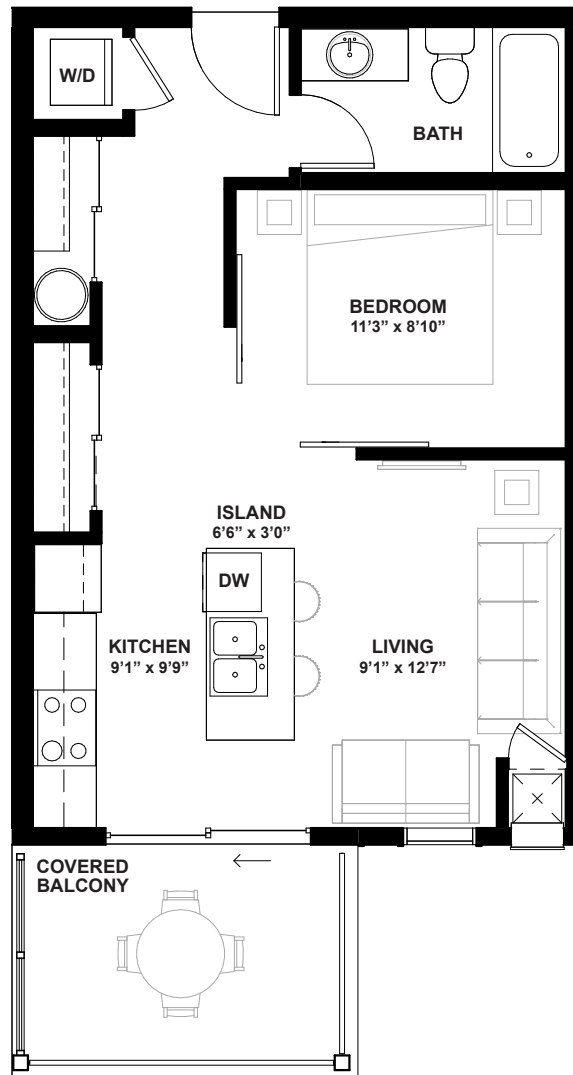

PARLIAMENT
PLUS

HILL
2000

1 BEDROOM +
1 BATHROOM

Floor plans are available to specific locations and may be mirror image.
Floor plans subject to change. All dimensions are approximate only.

PARLIAMENTRENTALS.CA