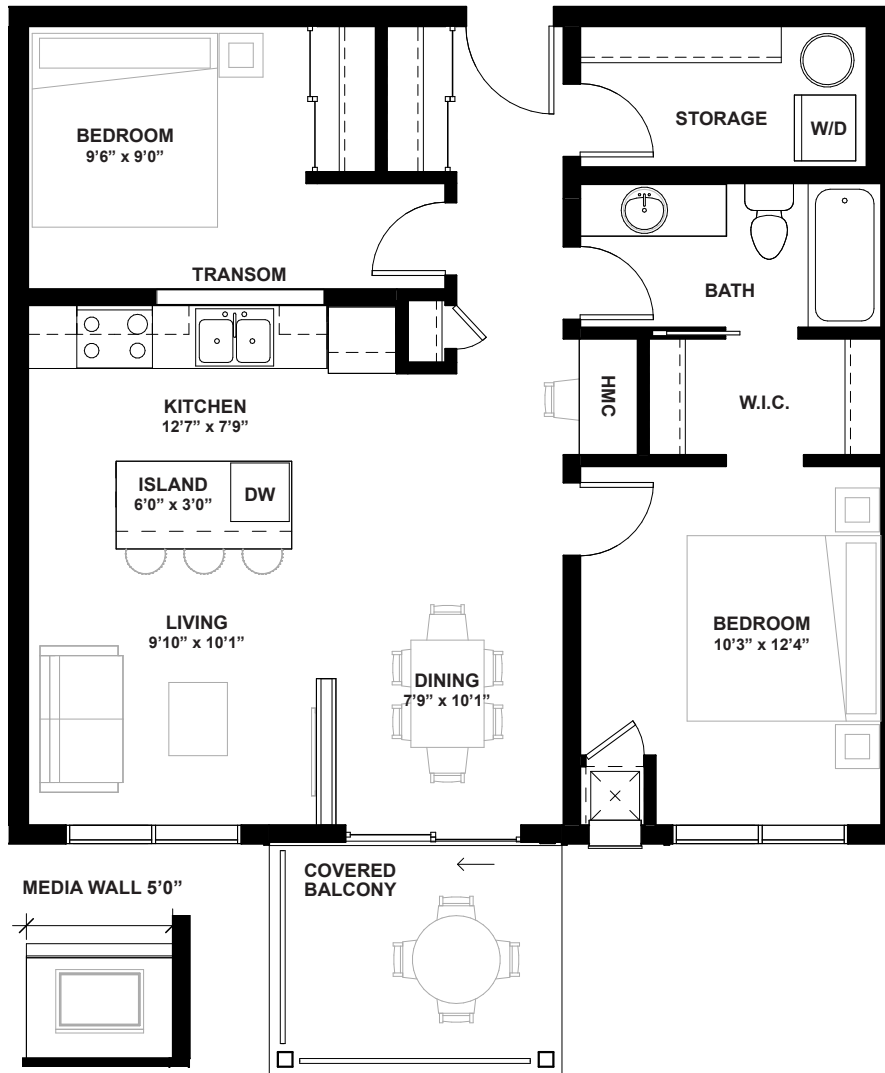

PARLIAMENT
PLUS

ASSEMBLY 2000

2 BEDROOMS +
1 BATHROOM

Floor plans are available to specific locations and may be mirror image.
Floor plans subject to change. All dimensions are approximate only.

PARLIAMENTRENTALS.CA