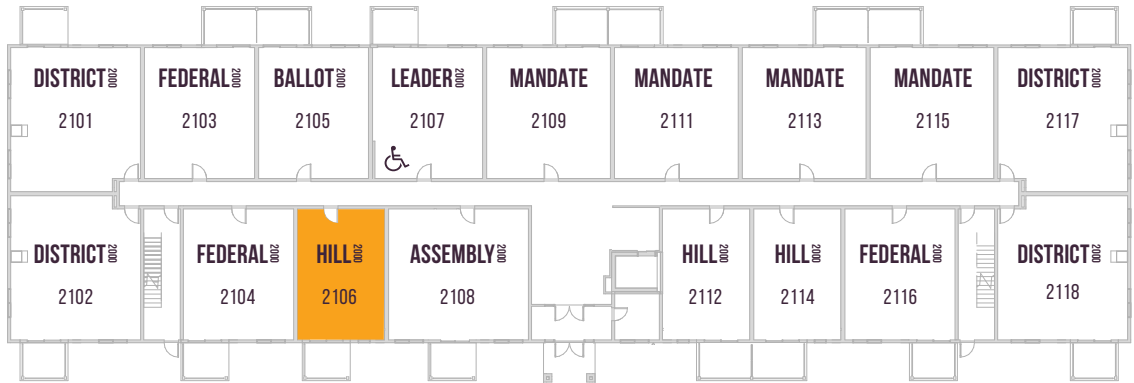

PARLIAMENT
PLUS

PARLIAMENT 2000

1ST FLOOR

2ND FLOOR

3RD/4TH FLOOR

WHEELCHAIR FRIENDLY SUITES 2107, 2207, 2307 & 2407

Floor plans are available to specific locations and may be mirror image.
Floor plans subject to change. All dimensions are approximate only.