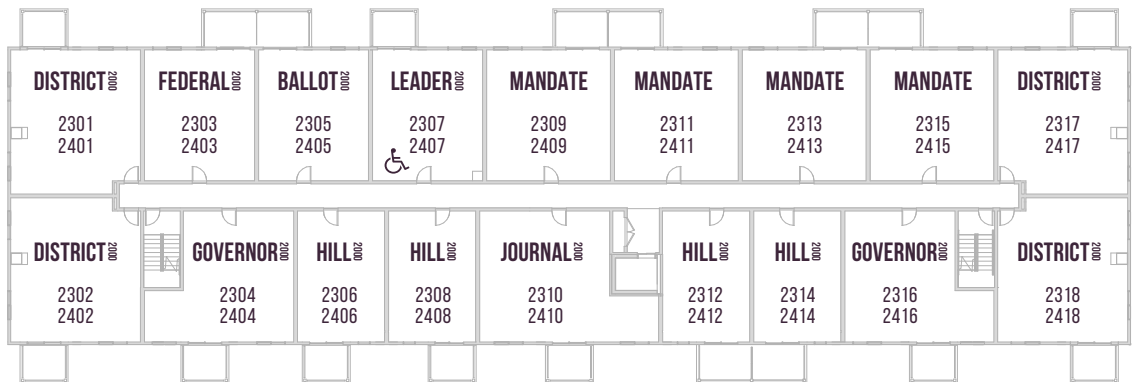

PARLIAMENT
PLUS

PARLIAMENT 2000

1ST FLOOR

2ND FLOOR

3RD/4TH FLOOR

WHEELCHAIR FRIENDLY SUITES 2107, 2207, 2307 & 2407

Floor plans are available to specific locations and may be mirror image.
Floor plans subject to change. All dimensions are approximate only.