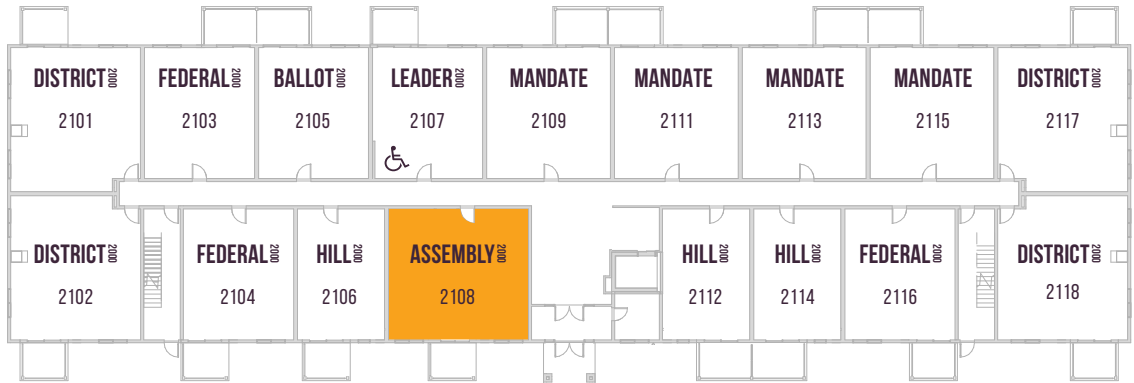

PARLIAMENT
PLUS

PARLIAMENT 2000

1ST FLOOR

2ND FLOOR

3RD/4TH FLOOR

WHEELCHAIR FRIENDLY SUITES 2107, 2207, 2307 & 2407

Floor plans are available to specific locations and may be mirror image.
Floor plans subject to change. All dimensions are approximate only.