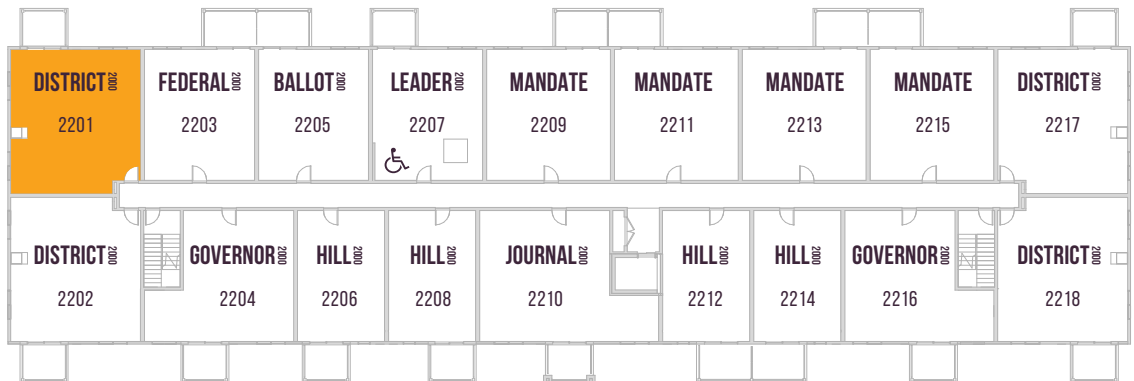

PARLIAMENT
PLUS

PARLIAMENT 2000

1ST FLOOR

2ND FLOOR

3RD/4TH FLOOR

♿ WHEELCHAIR FRIENDLY SUITES 2107, 2207, 2307 & 2407

Floor plans are available to specific locations and may be mirror image.
Floor plans subject to change. All dimensions are approximate only.