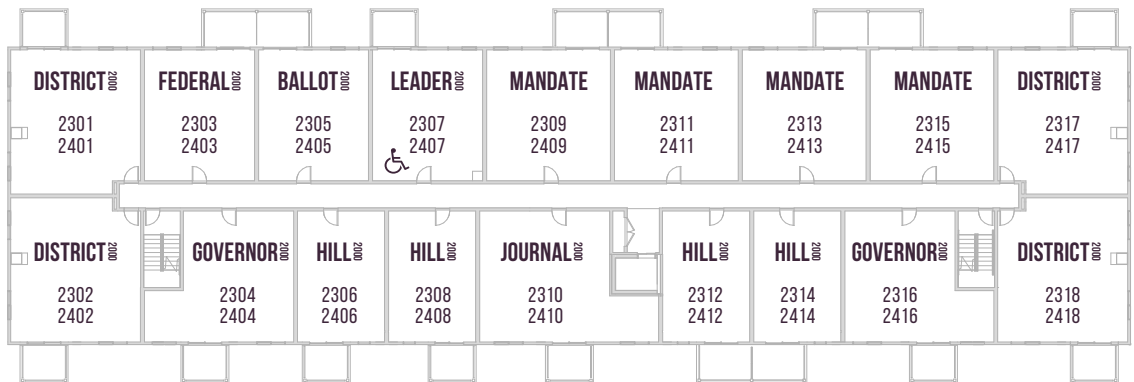

PARLIAMENT
PLUS

PARLIAMENT 2000

1ST FLOOR

2ND FLOOR

3RD/4TH FLOOR

♿ WHEELCHAIR FRIENDLY SUITES 2107, 2207, 2307 & 2407

Floor plans are available to specific locations and may be mirror image.
Floor plans subject to change. All dimensions are approximate only.