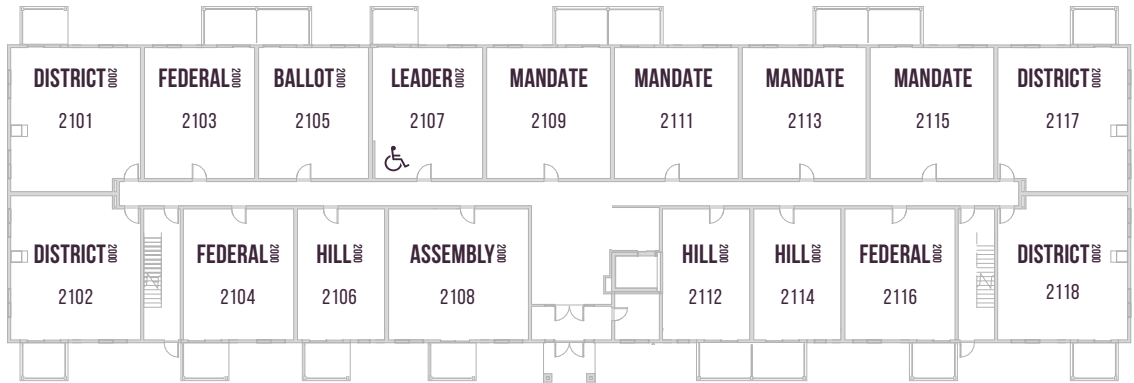

PARLIAMENT
PLUS

PARLIAMENT 2000

1ST FLOOR

2ND FLOOR

3RD/4TH FLOOR

♿ WHEELCHAIR FRIENDLY SUITES 2107, 2207, 2307 & 2407

Floor plans are available to specific locations and may be mirror image.
Floor plans subject to change. All dimensions are approximate only.