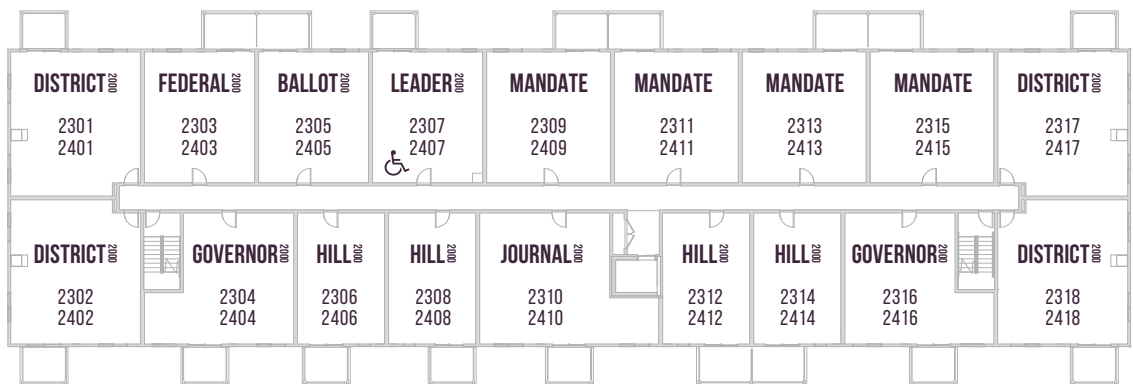

PARLIAMENT
PLUS

PARLIAMENT 2000

1ST FLOOR

2ND FLOOR

3RD/4TH FLOOR

♿ WHEELCHAIR FRIENDLY SUITES 2107, 2207, 2307 & 2407

Floor plans are available to specific locations and may be mirror image.
Floor plans subject to change. All dimensions are approximate only.