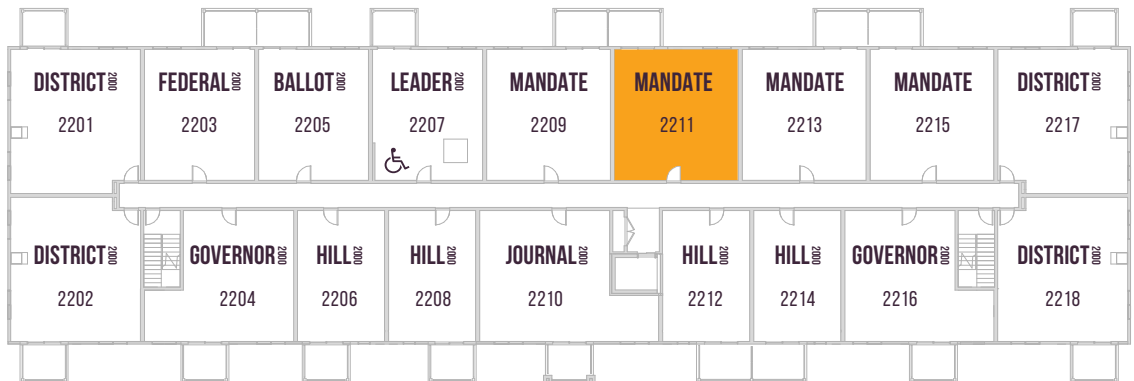

PARLIAMENT
PLUS

PARLIAMENT 2000

1ST FLOOR

2ND FLOOR

3RD/4TH FLOOR

♿ WHEELCHAIR FRIENDLY SUITES 2107, 2207, 2307 & 2407

Floor plans are available to specific locations and may be mirror image.
Floor plans subject to change. All dimensions are approximate only.