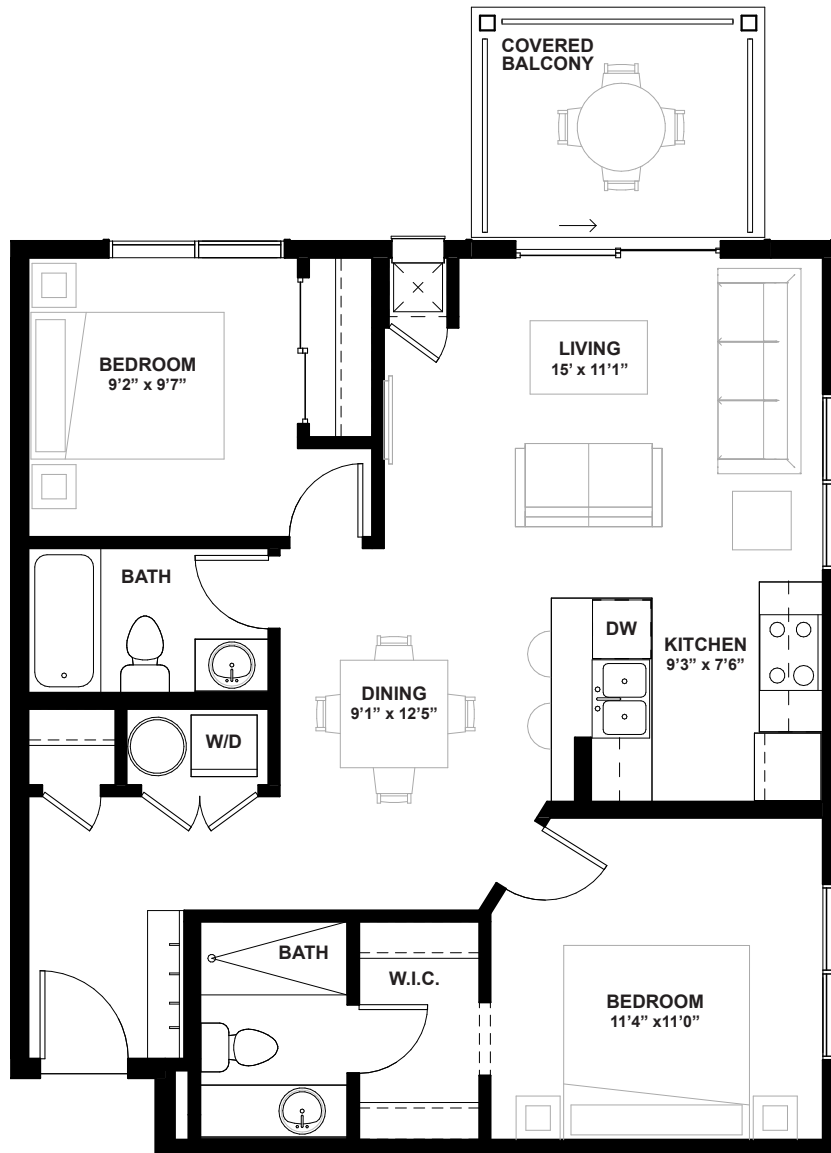

PARLIAMENT
PLUS

DISTRICT 2000

2 BEDROOMS +
2 BATHROOMS

Floor plans are available to specific locations and may be mirror image.
Floor plans subject to change. All dimensions are approximate only.

PARLIAMENTRENTALS.CA