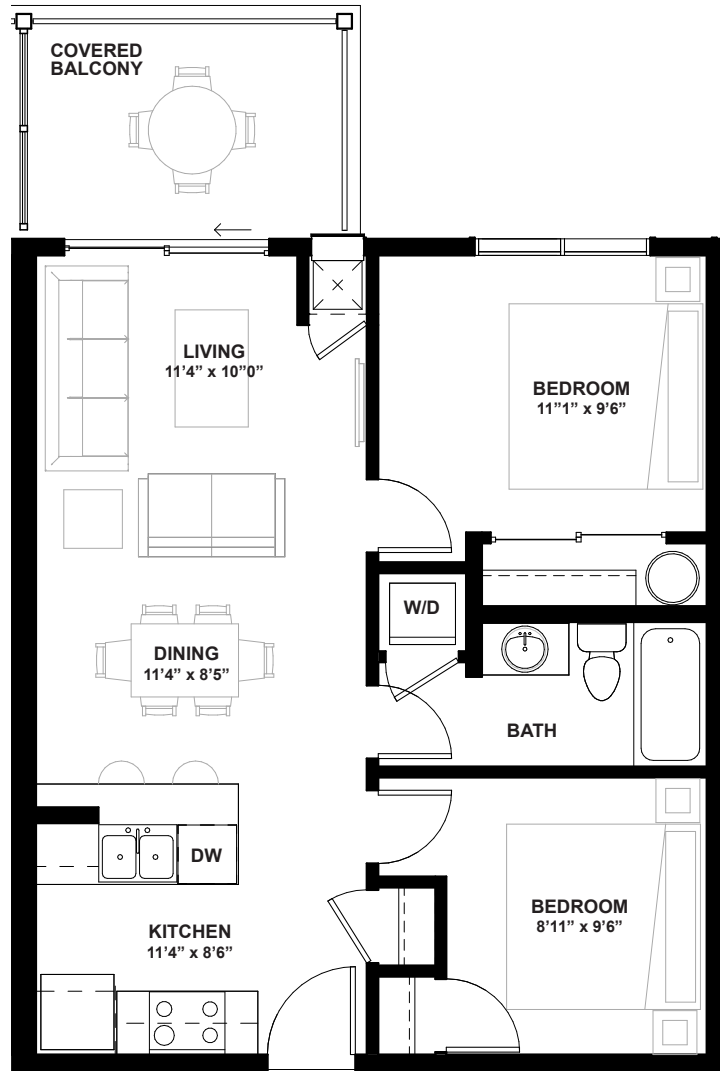

PARLIAMENT
PLUS

BALLOT 2000

2 BEDROOMS +
1 BATHROOM

Floor plans are available to specific locations and may be mirror image.
Floor plans subject to change. All dimensions are approximate only.

PARLIAMENTRENTALS.CA