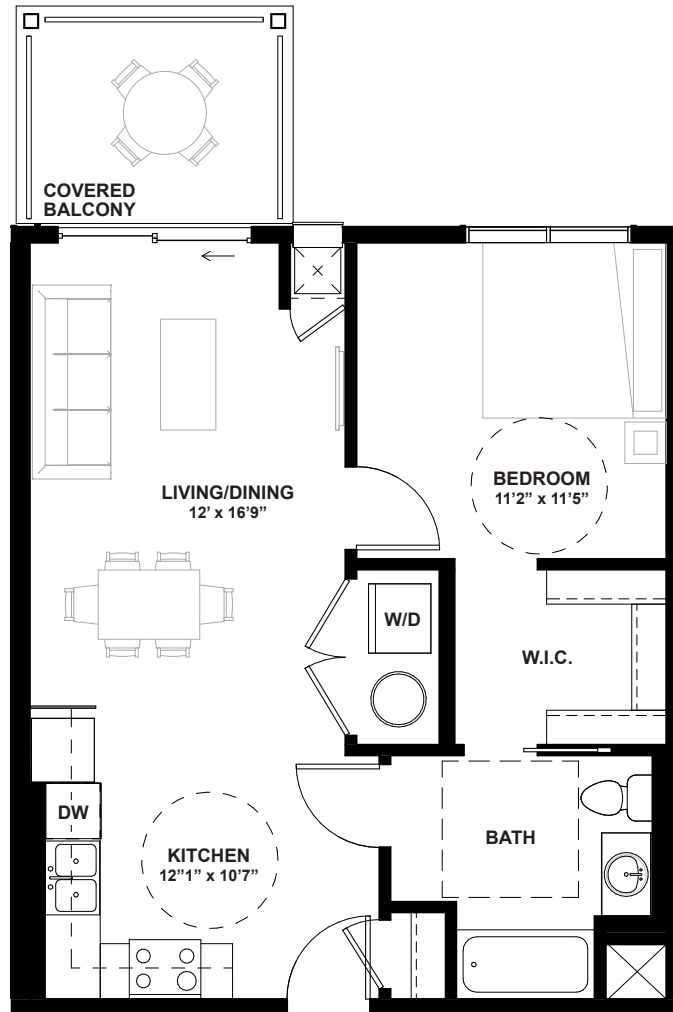

PARLIAMENT
PLUS

LEADER 2000

1 BEDROOM +
1 BATHROOM

WHEELCHAIR
FRIENDLY

Floor plans are available to specific locations and may be mirror image.
Floor plans subject to change. All dimensions are approximate only.