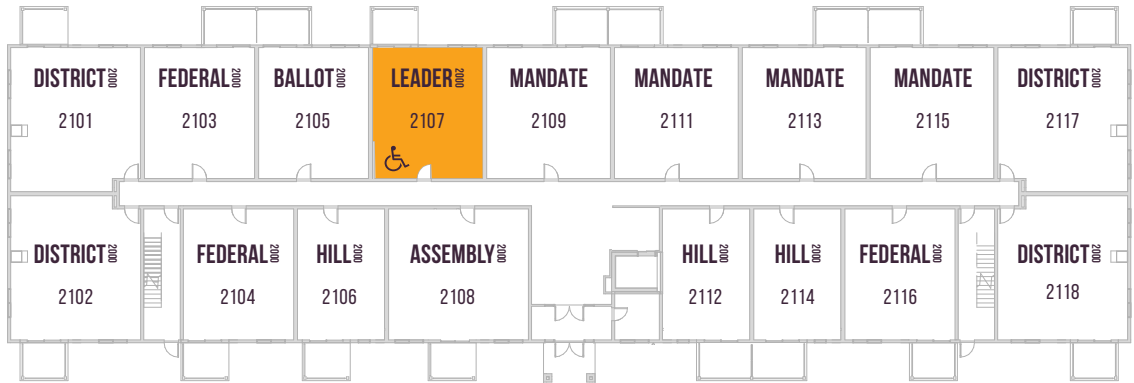

PARLIAMENT
PLUS

PARLIAMENT 2000

1ST FLOOR

2ND FLOOR

3RD/4TH FLOOR

♿ WHEELCHAIR FRIENDLY SUITES 2107, 2207, 2307 & 2407

Floor plans are available to specific locations and may be mirror image.
Floor plans subject to change. All dimensions are approximate only.