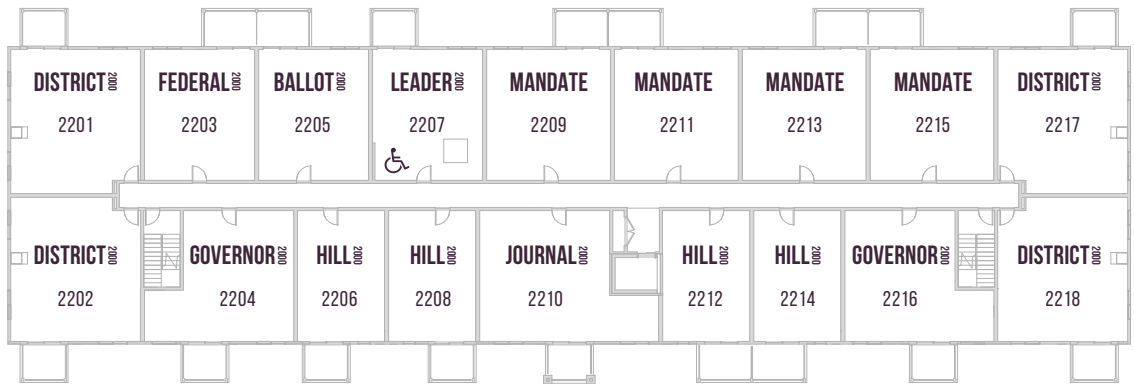

PARLIAMENT
PLUS

PARLIAMENT 2000

1ST FLOOR

2ND FLOOR

3RD/4TH FLOOR

♿ WHEELCHAIR FRIENDLY SUITES 2107, 2207, 2307 & 2407

Floor plans are available to specific locations and may be mirror image.
Floor plans subject to change. All dimensions are approximate only.