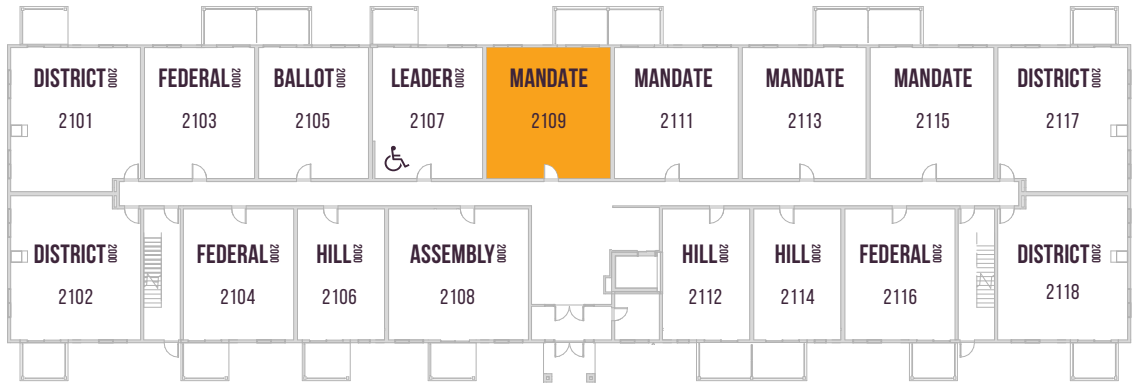

PARLIAMENT
PLUS

PARLIAMENT 2000

1ST FLOOR

2ND FLOOR

3RD/4TH FLOOR

♿ WHEELCHAIR FRIENDLY SUITES 2107, 2207, 2307 & 2407

Floor plans are available to specific locations and may be mirror image.
Floor plans subject to change. All dimensions are approximate only.