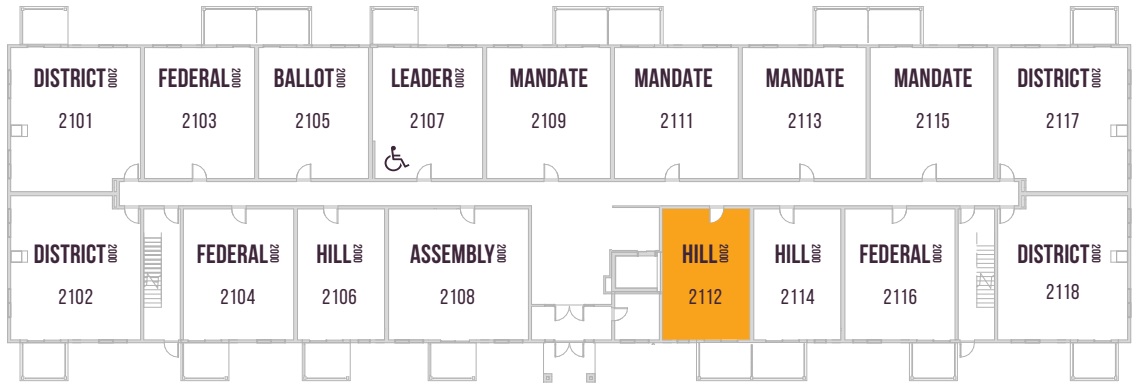

PARLIAMENT
PLUS

PARLIAMENT 2000

1ST FLOOR

2ND FLOOR

3RD/4TH FLOOR

♿ WHEELCHAIR FRIENDLY SUITES 2107, 2207, 2307 & 2407

Floor plans are available to specific locations and may be mirror image.
Floor plans subject to change. All dimensions are approximate only.