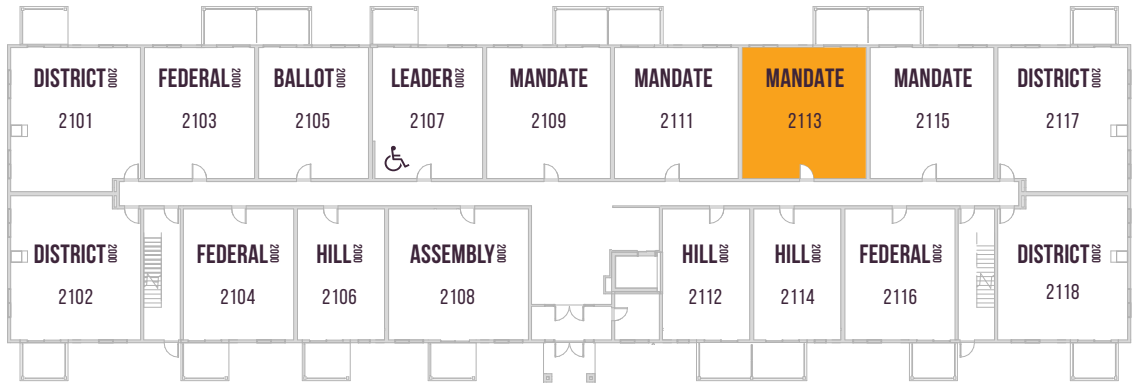

PARLIAMENT
PLUS

PARLIAMENT 2000

1ST FLOOR

2ND FLOOR

3RD/4TH FLOOR

WHEELCHAIR FRIENDLY SUITES 2107, 2207, 2307 & 2407

Floor plans are available to specific locations and may be mirror image.
Floor plans subject to change. All dimensions are approximate only.