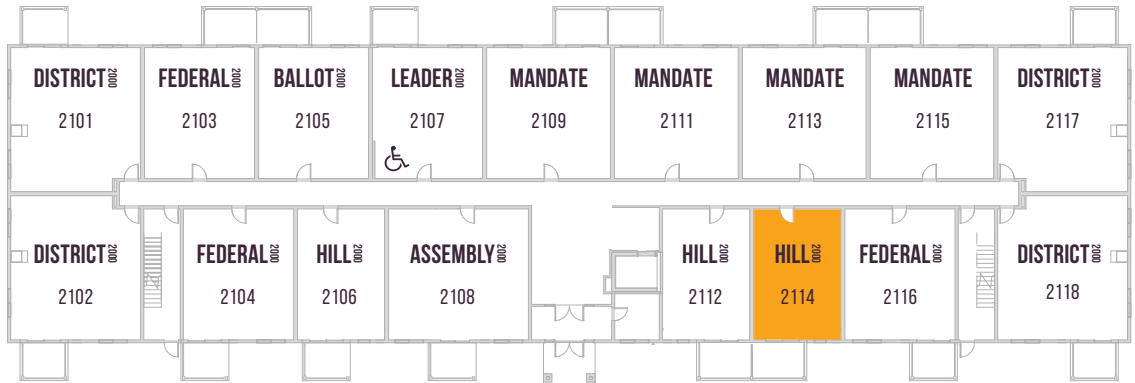

PARLIAMENT  
PLUS

PARLIAMENT 2000

1ST FLOOR

2ND FLOOR

3RD/4TH FLOOR

WHEELCHAIR FRIENDLY SUITES 2107, 2207, 2307 & 2407

Floor plans are available to specific locations and may be mirror image.  
Floor plans subject to change. All dimensions are approximate only.