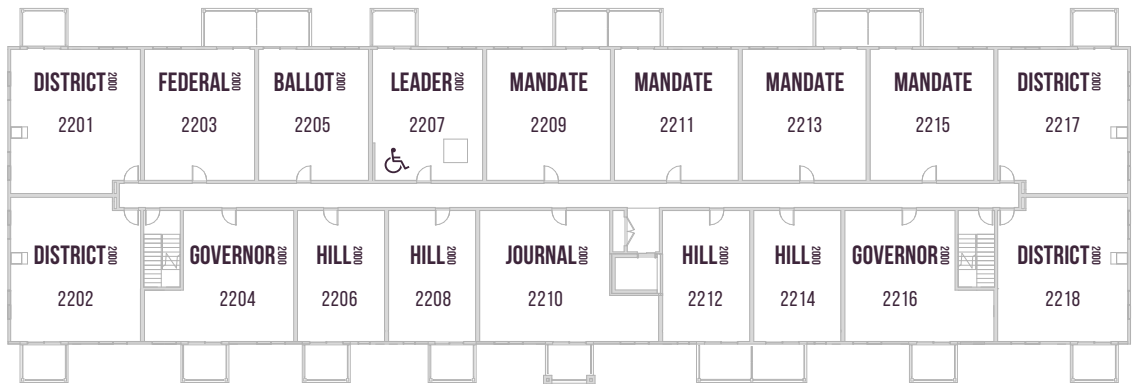

PARLIAMENT  
PLUS

PARLIAMENT 2000

1ST FLOOR

2ND FLOOR

3RD/4TH FLOOR

WHEELCHAIR FRIENDLY SUITES 2107, 2207, 2307 & 2407

Floor plans are available to specific locations and may be mirror image.  
Floor plans subject to change. All dimensions are approximate only.