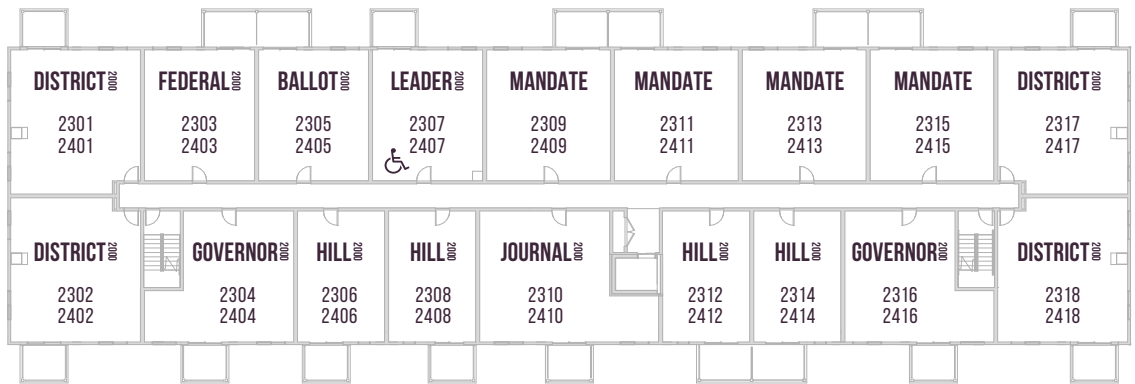

PARLIAMENT  
PLUS

PARLIAMENT 2000

1ST FLOOR

2ND FLOOR

3RD/4TH FLOOR

WHEELCHAIR FRIENDLY SUITES 2107, 2207, 2307 & 2407

Floor plans are available to specific locations and may be mirror image.  
Floor plans subject to change. All dimensions are approximate only.