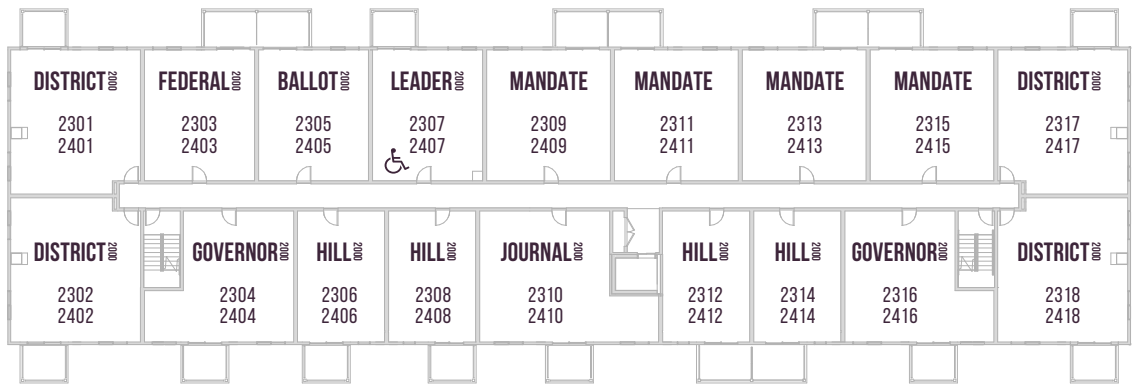

PARLIAMENT  
PLUS

PARLIAMENT 2000

1ST FLOOR

2ND FLOOR

3RD/4TH FLOOR

WHEELCHAIR FRIENDLY SUITES 2107, 2207, 2307 & 2407

Floor plans are available to specific locations and may be mirror image.  
Floor plans subject to change. All dimensions are approximate only.