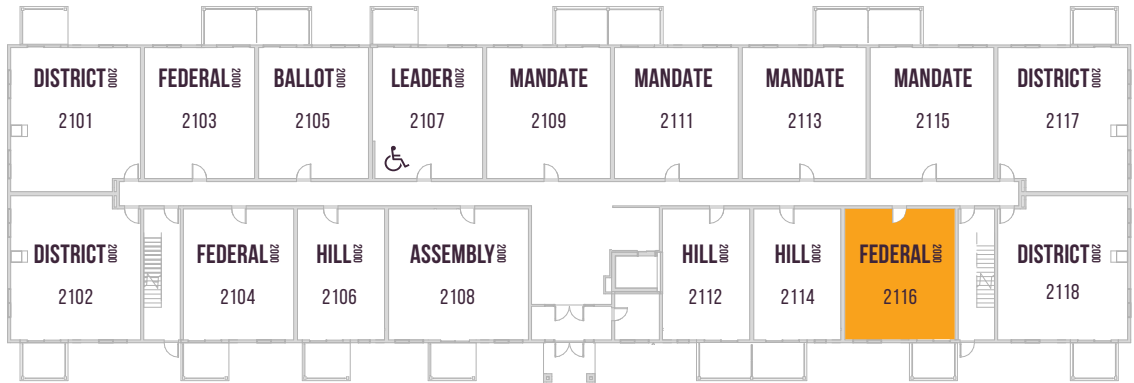

PARLIAMENT  
PLUS

PARLIAMENT 2000

1ST FLOOR

2ND FLOOR

3RD/4TH FLOOR

WHEELCHAIR FRIENDLY SUITES 2107, 2207, 2307 & 2407

Floor plans are available to specific locations and may be mirror image.  
Floor plans subject to change. All dimensions are approximate only.