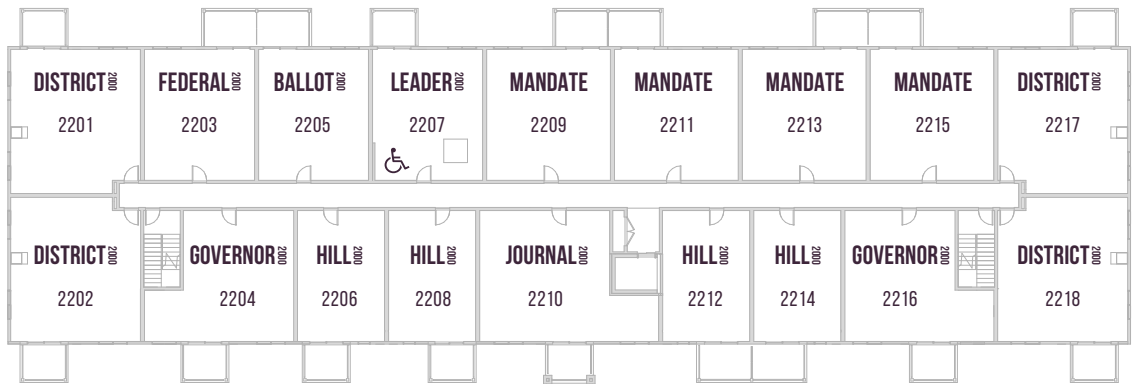

PARLIAMENT  
PLUS

PARLIAMENT 2000

1ST FLOOR

2ND FLOOR

3RD/4TH FLOOR

WHEELCHAIR FRIENDLY SUITES 2107, 2207, 2307 & 2407

Floor plans are available to specific locations and may be mirror image.  
Floor plans subject to change. All dimensions are approximate only.