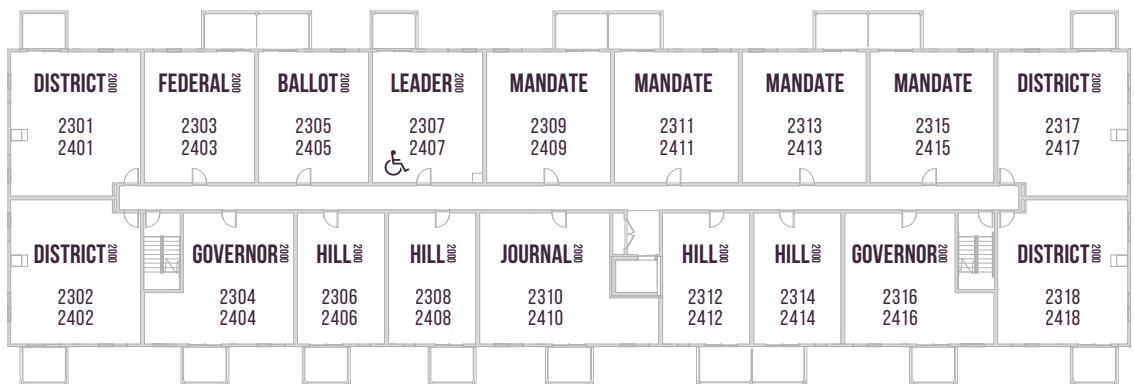

PARLIAMENT
PLUS

PARLIAMENT 2000

1ST FLOOR

2ND FLOOR

3RD/4TH FLOOR

WHEELCHAIR FRIENDLY SUITES 2107, 2207, 2307 & 2407

Floor plans are available to specific locations and may be mirror image.
Floor plans subject to change. All dimensions are approximate only.