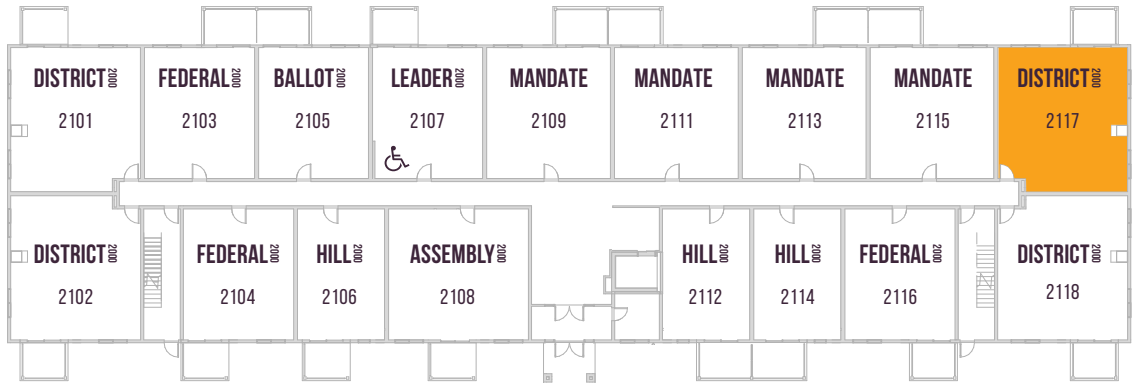

PARLIAMENT
PLUS

PARLIAMENT 2000

1ST FLOOR

2ND FLOOR

3RD/4TH FLOOR

WHEELCHAIR FRIENDLY SUITES 2107, 2207, 2307 & 2407

Floor plans are available to specific locations and may be mirror image.
Floor plans subject to change. All dimensions are approximate only.