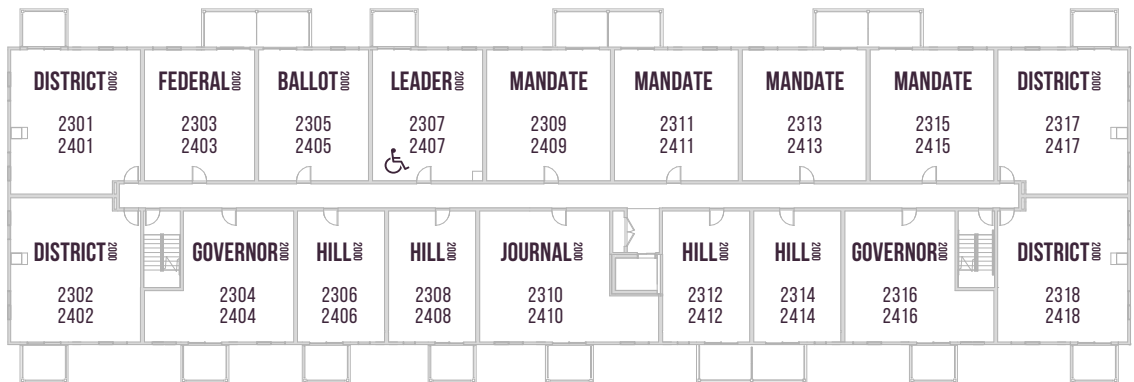

PARLIAMENT  
PLUS

PARLIAMENT 2000

1ST FLOOR

2ND FLOOR

3RD/4TH FLOOR

WHEELCHAIR FRIENDLY SUITES 2107, 2207, 2307 & 2407

Floor plans are available to specific locations and may be mirror image.  
Floor plans subject to change. All dimensions are approximate only.