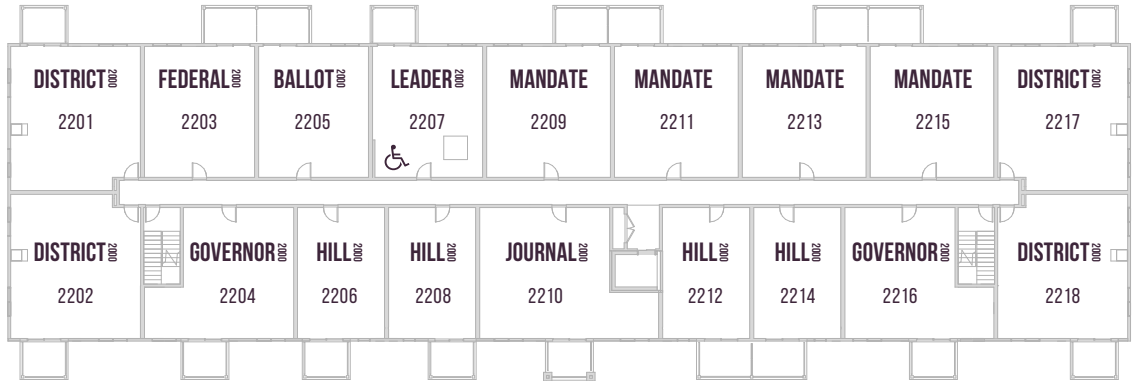

PARLIAMENT  
PLUS

PARLIAMENT 2000

1ST FLOOR

2ND FLOOR

3RD/4TH FLOOR

WHEELCHAIR FRIENDLY SUITES 2107, 2207, 2307 & 2407

Floor plans are available to specific locations and may be mirror image.  
Floor plans subject to change. All dimensions are approximate only.