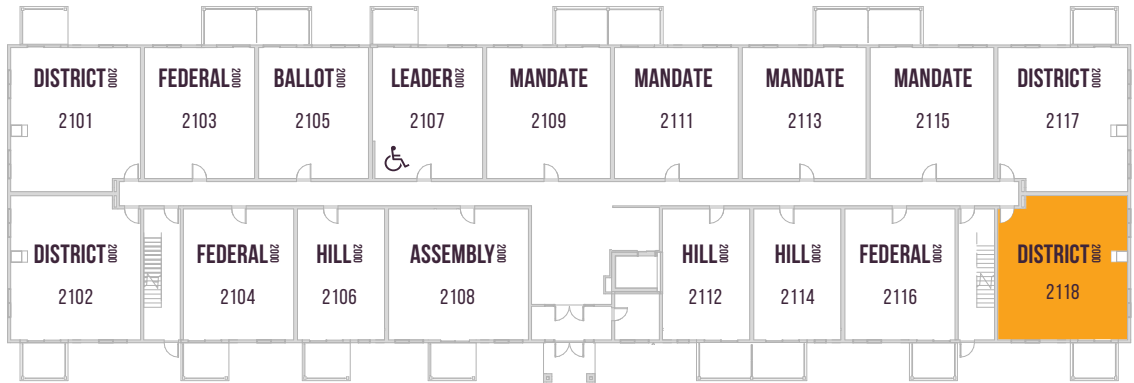

PARLIAMENT  
PLUS

PARLIAMENT 2000

1ST FLOOR

2ND FLOOR

3RD/4TH FLOOR

WHEELCHAIR FRIENDLY SUITES 2107, 2207, 2307 & 2407

Floor plans are available to specific locations and may be mirror image.  
Floor plans subject to change. All dimensions are approximate only.