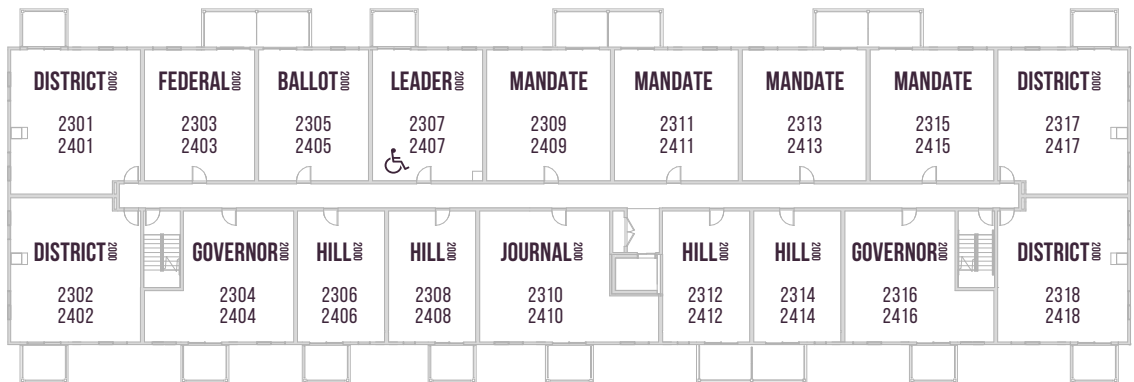

PARLIAMENT PLUS

PARLIAMENT 2000

1ST FLOOR

2ND FLOOR

3RD/4TH FLOOR

WHEELCHAIR FRIENDLY SUITES 2107, 2207, 2307 & 2407

Floor plans are available to specific locations and may be mirror image. Floor plans subject to change. All dimensions are approximate only.