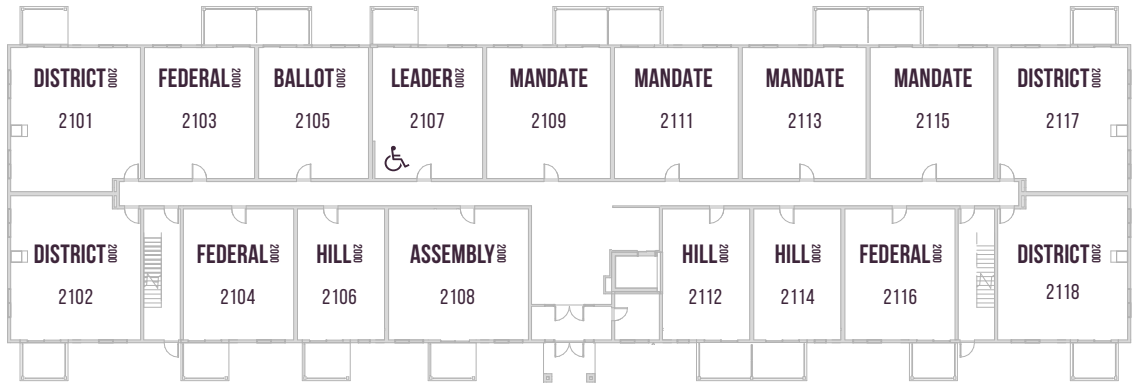

PARLIAMENT PLUS

PARLIAMENT 2000

1ST FLOOR

2ND FLOOR

3RD/4TH FLOOR

WHEELCHAIR FRIENDLY SUITES 2107, 2207, 2307 & 2407

Floor plans are available to specific locations and may be mirror image. Floor plans subject to change. All dimensions are approximate only.