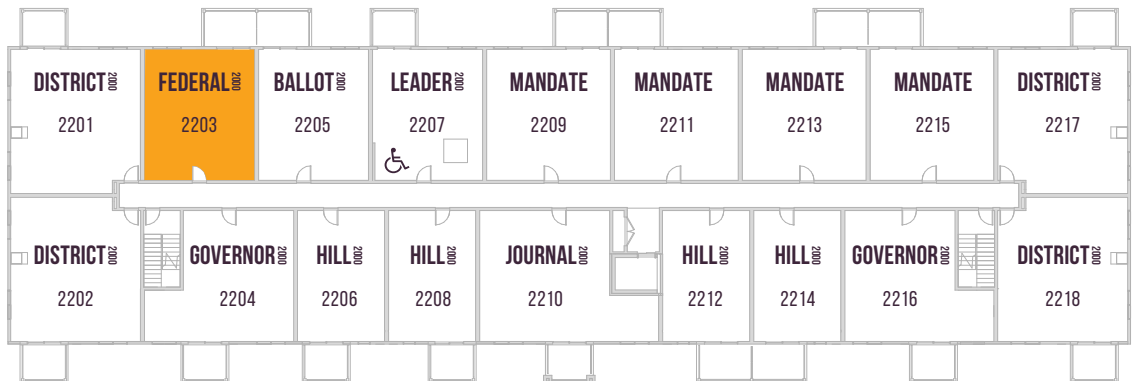

PARLIAMENT PLUS

PARLIAMENT 2000

1ST FLOOR

2ND FLOOR

3RD/4TH FLOOR

WHEELCHAIR FRIENDLY SUITES 2107, 2207, 2307 & 2407

Floor plans are available to specific locations and may be mirror image. Floor plans subject to change. All dimensions are approximate only.