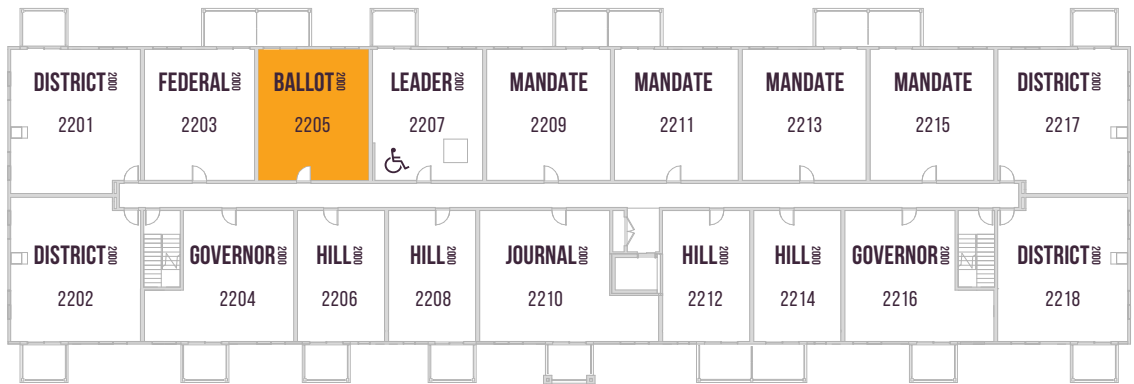

PARLIAMENT
PLUS

PARLIAMENT 2000

1ST FLOOR

2ND FLOOR

3RD/4TH FLOOR

♿ WHEELCHAIR FRIENDLY SUITES 2107, 2207, 2307 & 2407

Floor plans are available to specific locations and may be mirror image.
Floor plans subject to change. All dimensions are approximate only.