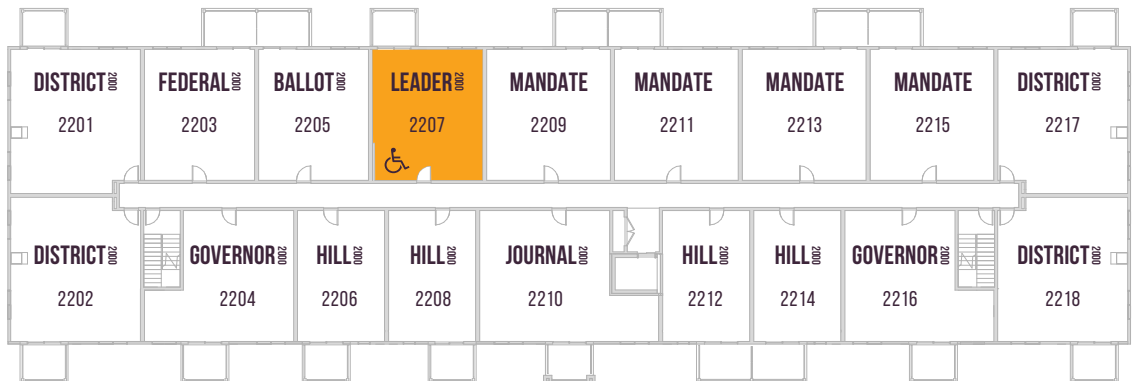

PARLIAMENT PLUS

PARLIAMENT 2000

1ST FLOOR

2ND FLOOR

3RD/4TH FLOOR

♿ WHEELCHAIR FRIENDLY SUITES 2107, 2207, 2307 & 2407

Floor plans are available to specific locations and may be mirror image. Floor plans subject to change. All dimensions are approximate only.