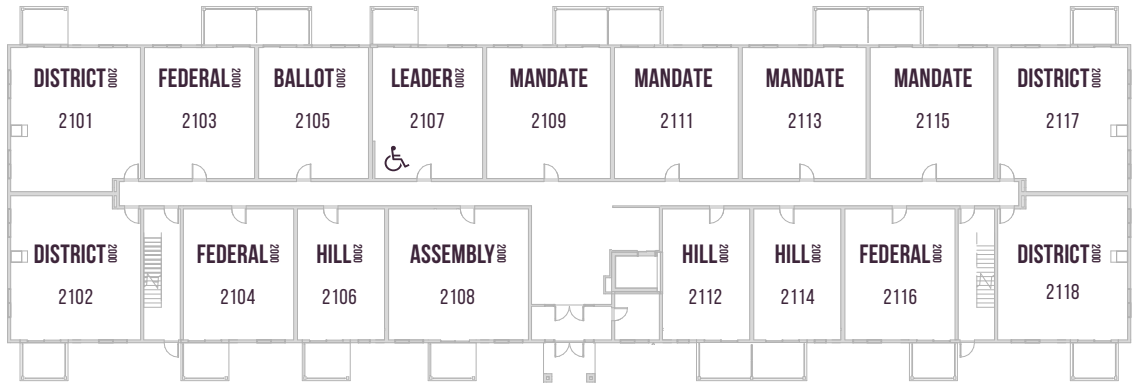

PARLIAMENT PLUS

PARLIAMENT 2000

1ST FLOOR

2ND FLOOR

3RD/4TH FLOOR

♿ WHEELCHAIR FRIENDLY SUITES 2107, 2207, 2307 & 2407

Floor plans are available to specific locations and may be mirror image. Floor plans subject to change. All dimensions are approximate only.