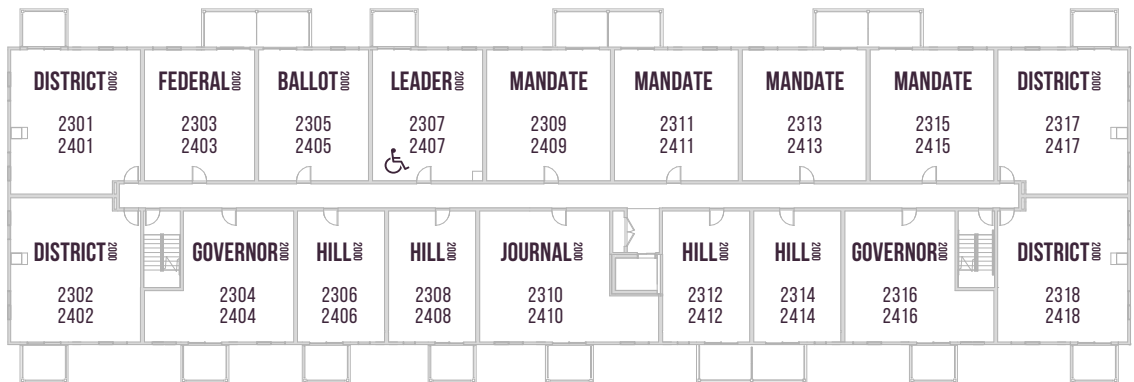

PARLIAMENT PLUS

PARLIAMENT 2000

1ST FLOOR

2ND FLOOR

3RD/4TH FLOOR

♿ WHEELCHAIR FRIENDLY SUITES 2107, 2207, 2307 & 2407

Floor plans are available to specific locations and may be mirror image. Floor plans subject to change. All dimensions are approximate only.