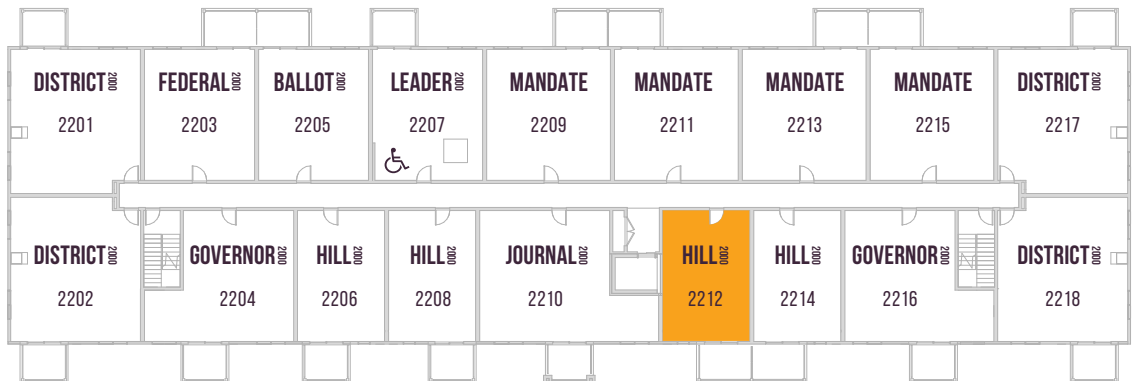

PARLIAMENT
PLUS

PARLIAMENT 2000

1ST FLOOR

2ND FLOOR

3RD/4TH FLOOR

WHEELCHAIR FRIENDLY SUITES 2107, 2207, 2307 & 2407

Floor plans are available to specific locations and may be mirror image.
Floor plans subject to change. All dimensions are approximate only.