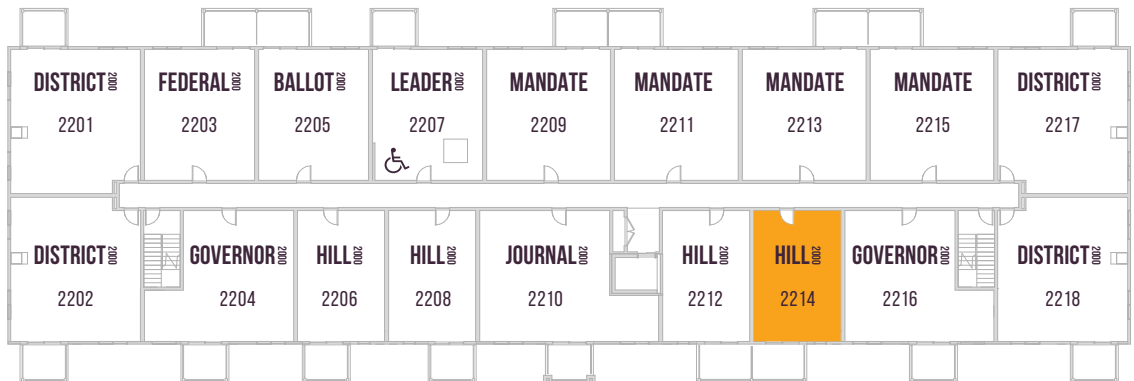

PARLIAMENT
PLUS

PARLIAMENT 2000

1ST FLOOR

2ND FLOOR

3RD/4TH FLOOR

WHEELCHAIR FRIENDLY SUITES 2107, 2207, 2307 & 2407

Floor plans are available to specific locations and may be mirror image.
Floor plans subject to change. All dimensions are approximate only.