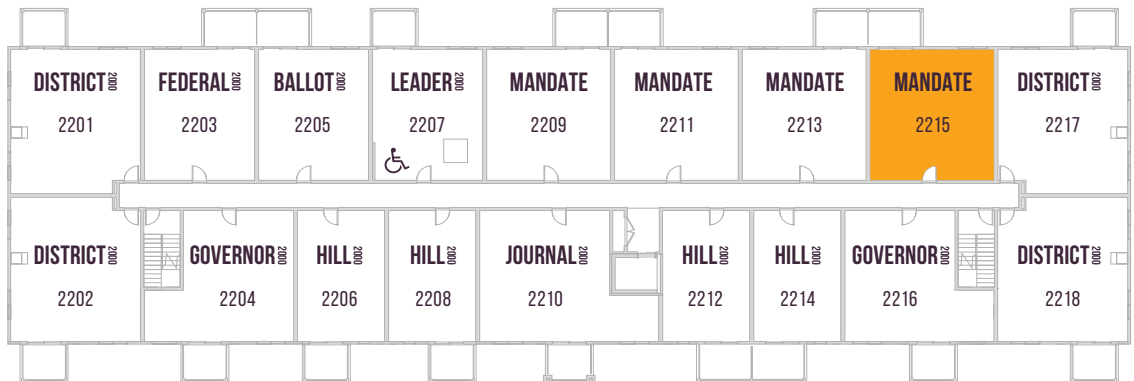

PARLIAMENT
PLUS

PARLIAMENT 2000

1ST FLOOR

2ND FLOOR

3RD/4TH FLOOR

♿ WHEELCHAIR FRIENDLY SUITES 2107, 2207, 2307 & 2407

Floor plans are available to specific locations and may be mirror image.
Floor plans subject to change. All dimensions are approximate only.