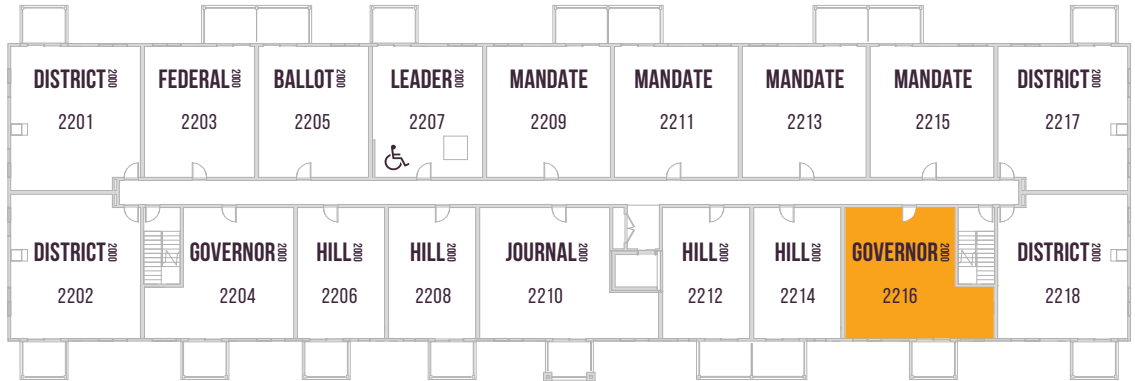

PARLIAMENT
PLUS

PARLIAMENT 2000

1ST FLOOR

2ND FLOOR

3RD/4TH FLOOR

WHEELCHAIR FRIENDLY SUITES 2107, 2207, 2307 & 2407

Floor plans are available to specific locations and may be mirror image.
Floor plans subject to change. All dimensions are approximate only.