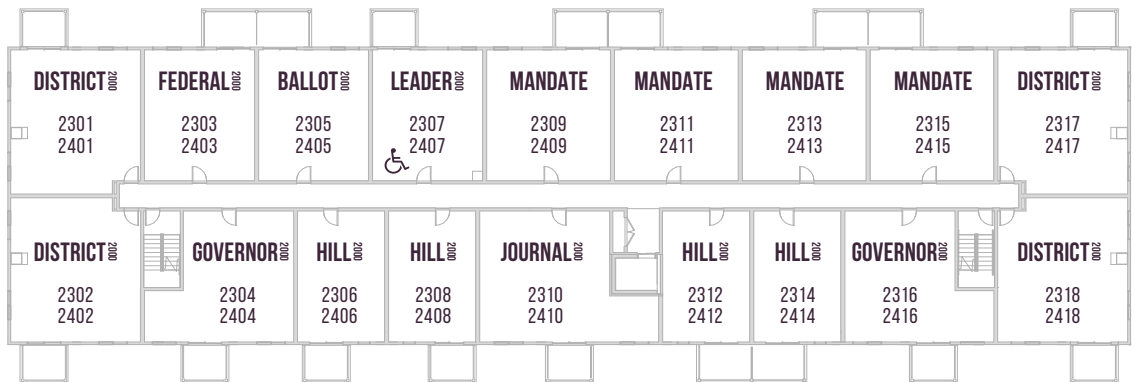

PARLIAMENT
PLUS

PARLIAMENT 2000

1ST FLOOR

2ND FLOOR

3RD/4TH FLOOR

WHEELCHAIR FRIENDLY SUITES 2107, 2207, 2307 & 2407

Floor plans are available to specific locations and may be mirror image.
Floor plans subject to change. All dimensions are approximate only.