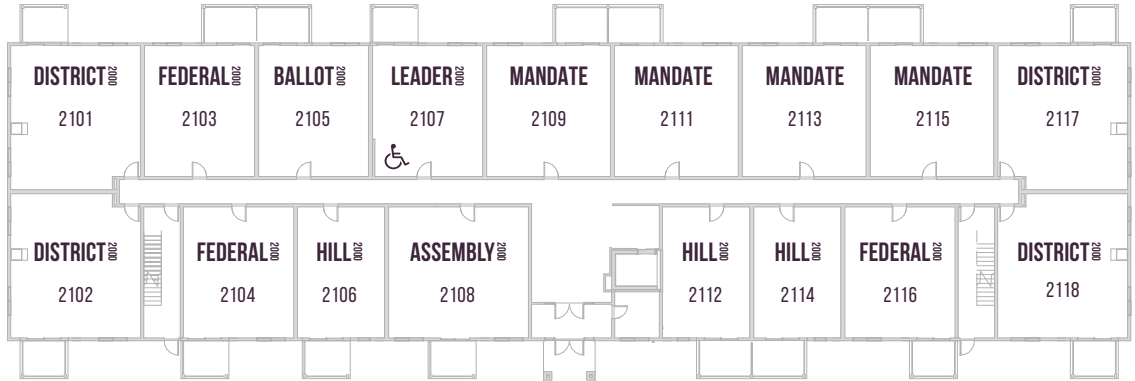

PARLIAMENT
PLUS

PARLIAMENT 2000

1ST FLOOR

2ND FLOOR

3RD/4TH FLOOR

WHEELCHAIR FRIENDLY SUITES 2107, 2207, 2307 & 2407

Floor plans are available to specific locations and may be mirror image.
Floor plans subject to change. All dimensions are approximate only.