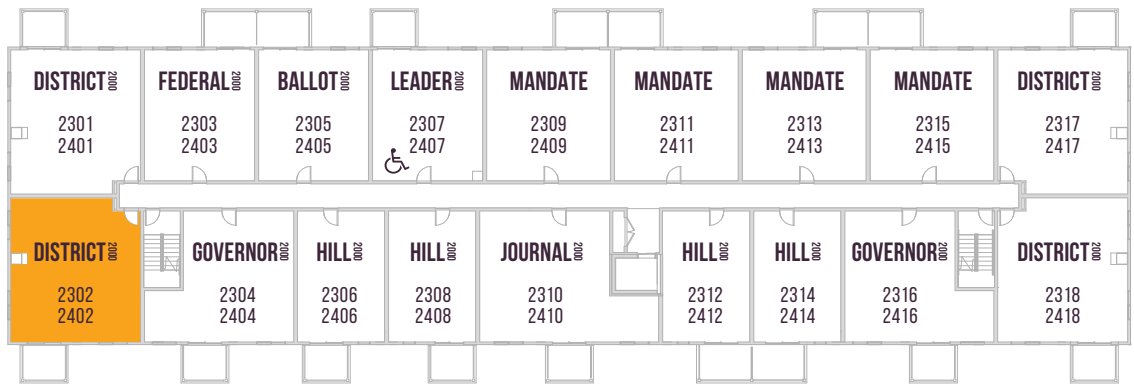

PARLIAMENT
PLUS

PARLIAMENT 2000

1ST FLOOR

2ND FLOOR

3RD/4TH FLOOR

♿ WHEELCHAIR FRIENDLY SUITES 2107, 2207, 2307 & 2407

Floor plans are available to specific locations and may be mirror image.
Floor plans subject to change. All dimensions are approximate only.