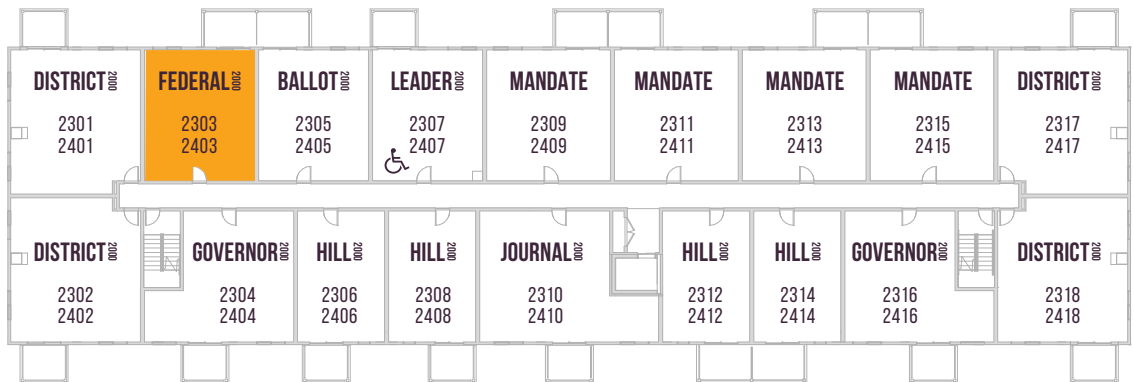

PARLIAMENT
PLUS

PARLIAMENT 2000

1ST FLOOR

2ND FLOOR

3RD/4TH FLOOR

WHEELCHAIR FRIENDLY SUITES 2107, 2207, 2307 & 2407

Floor plans are available to specific locations and may be mirror image.
Floor plans subject to change. All dimensions are approximate only.