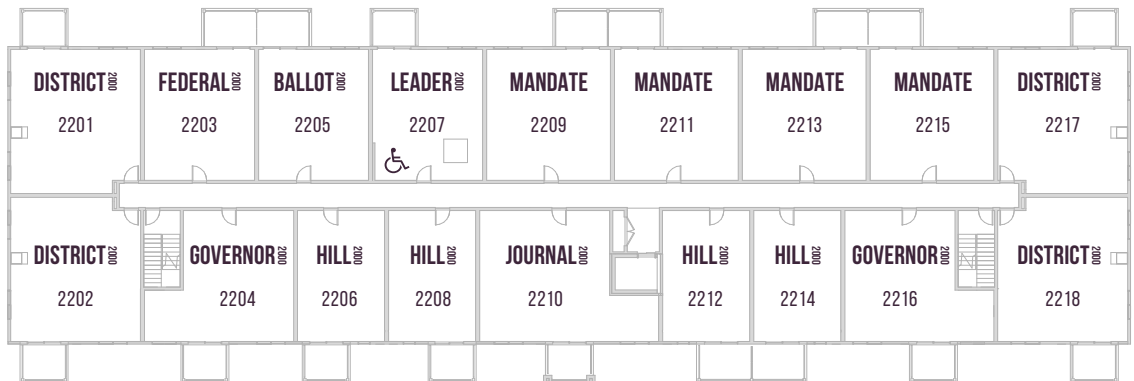

PARLIAMENT
PLUS

PARLIAMENT 2000

1ST FLOOR

2ND FLOOR

3RD/4TH FLOOR

WHEELCHAIR FRIENDLY SUITES 2107, 2207, 2307 & 2407

Floor plans are available to specific locations and may be mirror image.
Floor plans subject to change. All dimensions are approximate only.