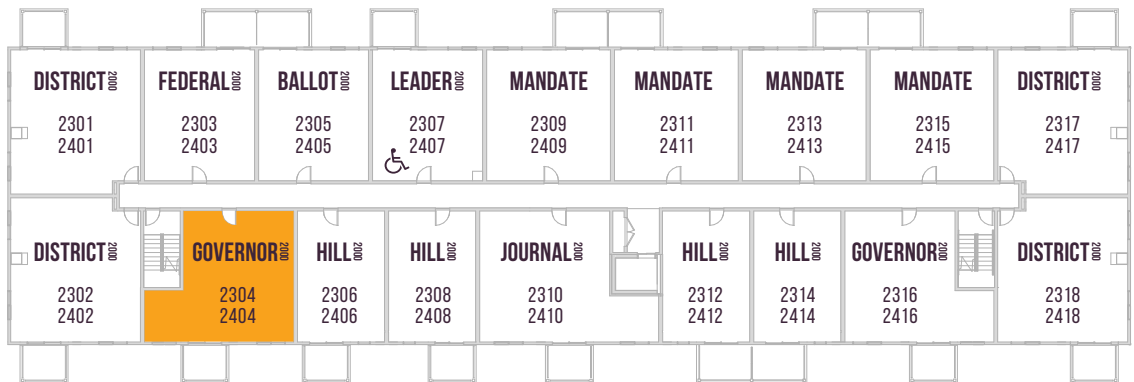

PARLIAMENT
PLUS

PARLIAMENT 2000

1ST FLOOR

2ND FLOOR

3RD/4TH FLOOR

WHEELCHAIR FRIENDLY SUITES 2107, 2207, 2307 & 2407

Floor plans are available to specific locations and may be mirror image.
Floor plans subject to change. All dimensions are approximate only.