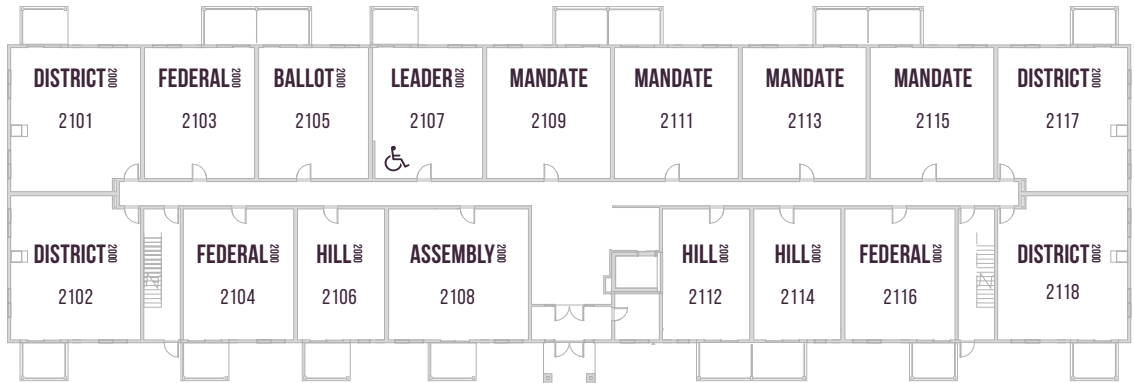

PARLIAMENT
PLUS

PARLIAMENT 2000

1ST FLOOR

2ND FLOOR

3RD/4TH FLOOR

WHEELCHAIR FRIENDLY SUITES 2107, 2207, 2307 & 2407

Floor plans are available to specific locations and may be mirror image.
Floor plans subject to change. All dimensions are approximate only.