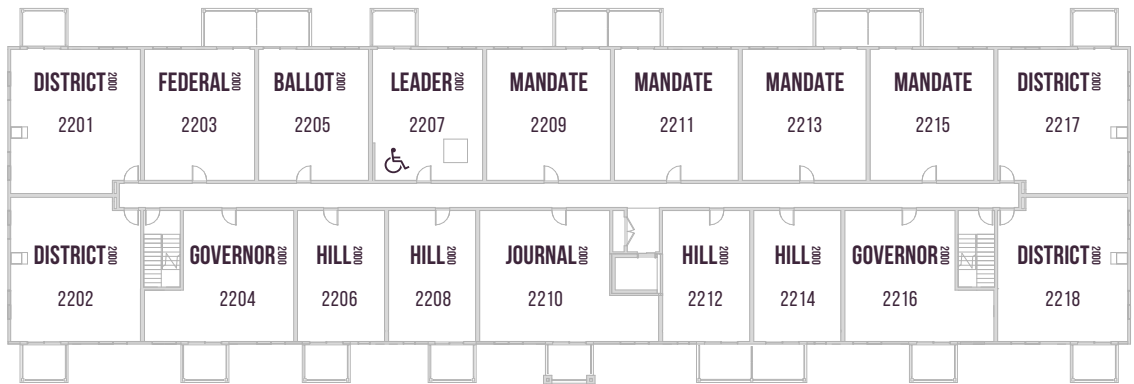

PARLIAMENT
PLUS

PARLIAMENT 2000

1ST FLOOR

2ND FLOOR

3RD/4TH FLOOR

WHEELCHAIR FRIENDLY SUITES 2107, 2207, 2307 & 2407

Floor plans are available to specific locations and may be mirror image.
Floor plans subject to change. All dimensions are approximate only.