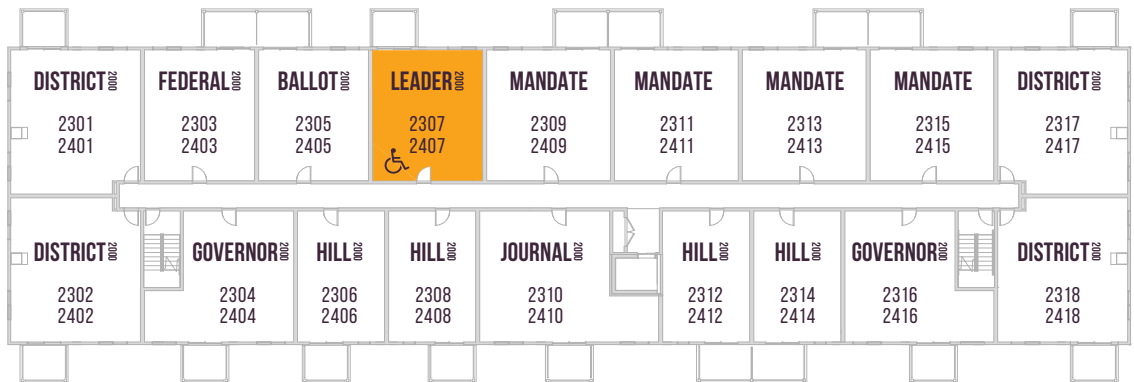

PARLIAMENT
PLUS

PARLIAMENT 2000

1ST FLOOR

2ND FLOOR

3RD/4TH FLOOR

WHEELCHAIR FRIENDLY SUITES 2107, 2207, 2307 & 2407

Floor plans are available to specific locations and may be mirror image.
Floor plans subject to change. All dimensions are approximate only.