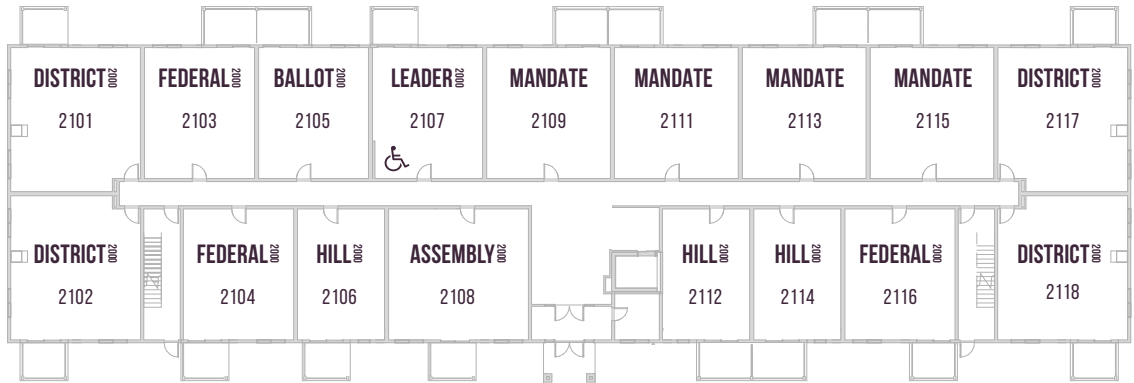

PARLIAMENT  
PLUS

PARLIAMENT 2000

1ST FLOOR

2ND FLOOR

3RD/4TH FLOOR

♿ WHEELCHAIR FRIENDLY SUITES 2107, 2207, 2307 & 2407

Floor plans are available to specific locations and may be mirror image.  
Floor plans subject to change. All dimensions are approximate only.