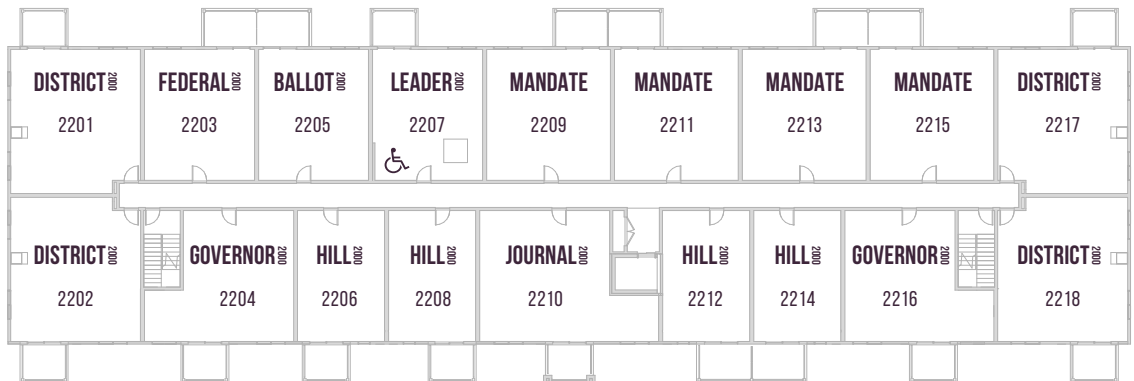

PARLIAMENT  
PLUS

PARLIAMENT 2000

1ST FLOOR

2ND FLOOR

3RD/4TH FLOOR

♿ WHEELCHAIR FRIENDLY SUITES 2107, 2207, 2307 & 2407

Floor plans are available to specific locations and may be mirror image.  
Floor plans subject to change. All dimensions are approximate only.