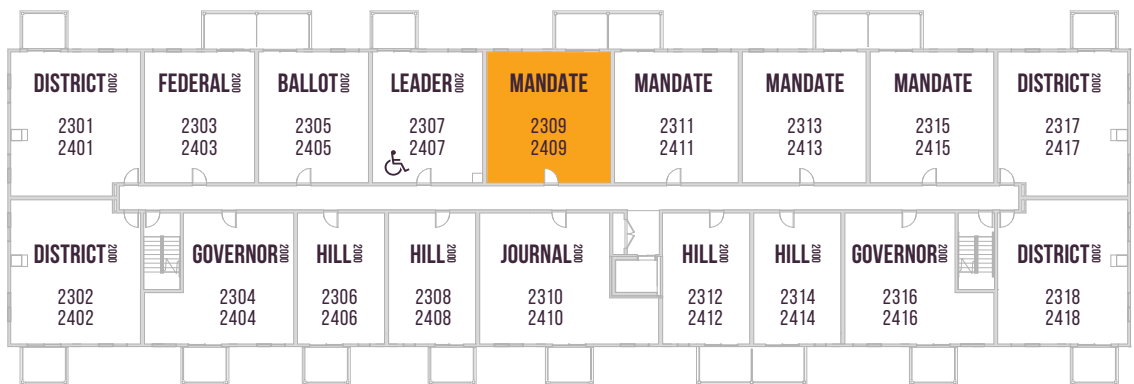

PARLIAMENT  
PLUS

PARLIAMENT 2000

1ST FLOOR

2ND FLOOR

3RD/4TH FLOOR

♿ WHEELCHAIR FRIENDLY SUITES 2107, 2207, 2307 & 2407

Floor plans are available to specific locations and may be mirror image.  
Floor plans subject to change. All dimensions are approximate only.