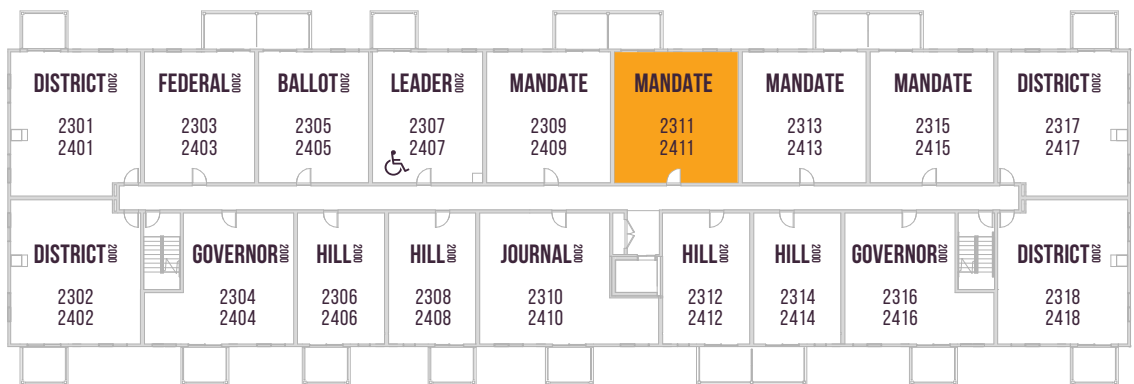

PARLIAMENT  
PLUS

PARLIAMENT 2000

1ST FLOOR

2ND FLOOR

3RD/4TH FLOOR

♿ WHEELCHAIR FRIENDLY SUITES 2107, 2207, 2307 & 2407

Floor plans are available to specific locations and may be mirror image.  
Floor plans subject to change. All dimensions are approximate only.