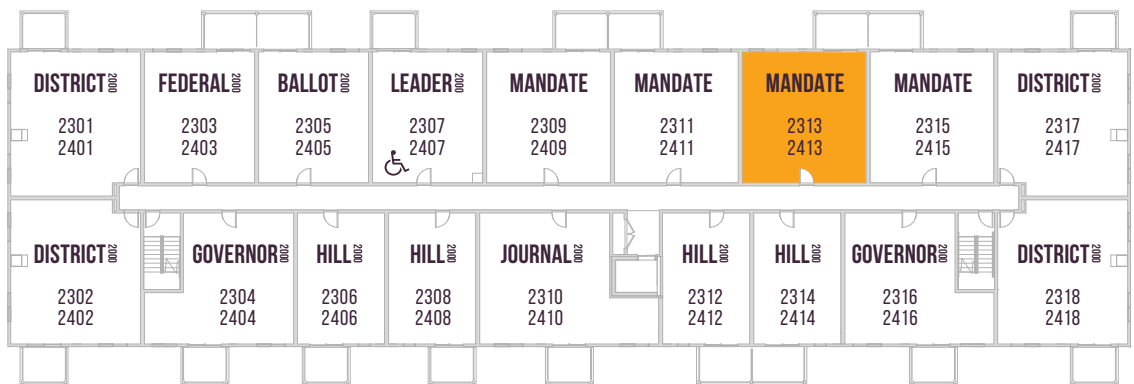

PARLIAMENT  
PLUS

PARLIAMENT 2000

1ST FLOOR

2ND FLOOR

3RD/4TH FLOOR

WHEELCHAIR FRIENDLY SUITES 2107, 2207, 2307 & 2407

Floor plans are available to specific locations and may be mirror image.  
Floor plans subject to change. All dimensions are approximate only.