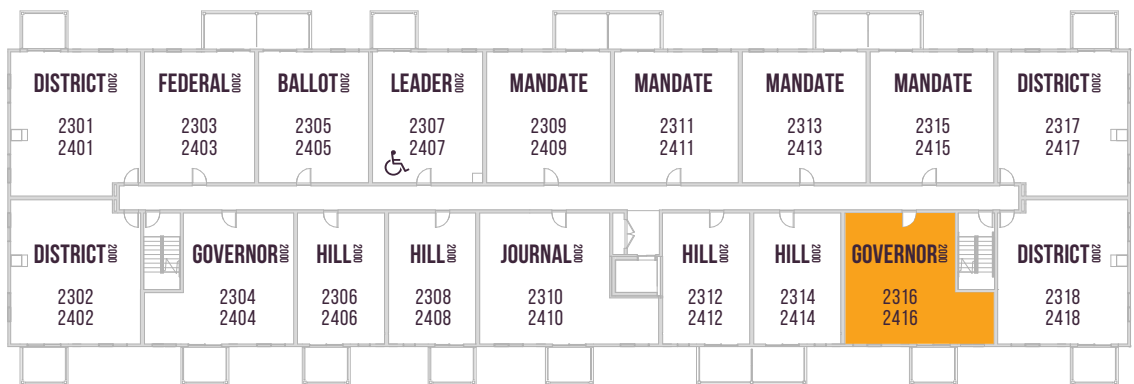

PARLIAMENT
PLUS

PARLIAMENT 2000

1ST FLOOR

2ND FLOOR

3RD/4TH FLOOR

♿ WHEELCHAIR FRIENDLY SUITES 2107, 2207, 2307 & 2407

Floor plans are available to specific locations and may be mirror image.
Floor plans subject to change. All dimensions are approximate only.