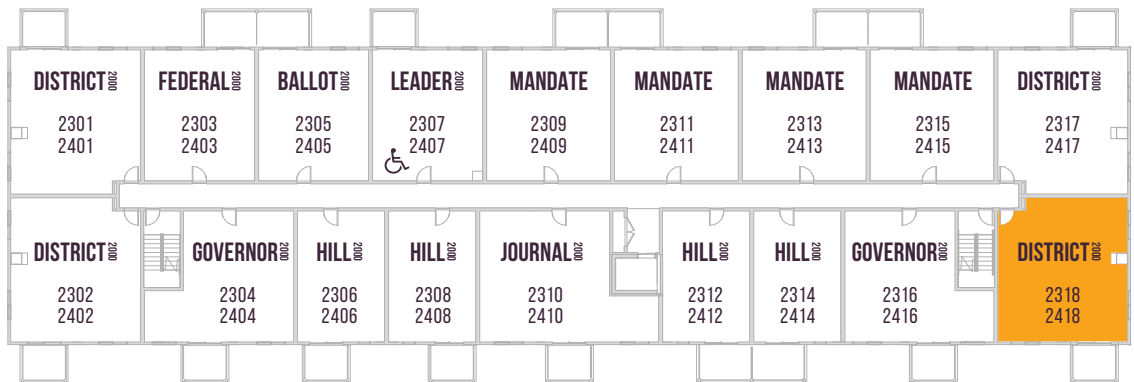

PARLIAMENT
PLUS

PARLIAMENT 2000

1ST FLOOR

2ND FLOOR

3RD/4TH FLOOR

WHEELCHAIR FRIENDLY SUITES 2107, 2207, 2307 & 2407

Floor plans are available to specific locations and may be mirror image.
Floor plans subject to change. All dimensions are approximate only.