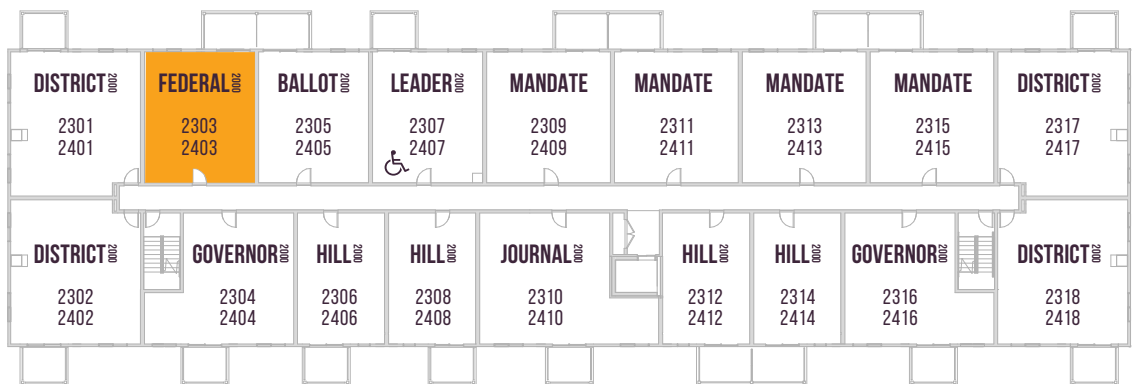

PARLIAMENT
PLUS

PARLIAMENT 2000

1ST FLOOR

2ND FLOOR

3RD/4TH FLOOR

WHEELCHAIR FRIENDLY SUITES 2107, 2207, 2307 & 2407

Floor plans are available to specific locations and may be mirror image.
Floor plans subject to change. All dimensions are approximate only.