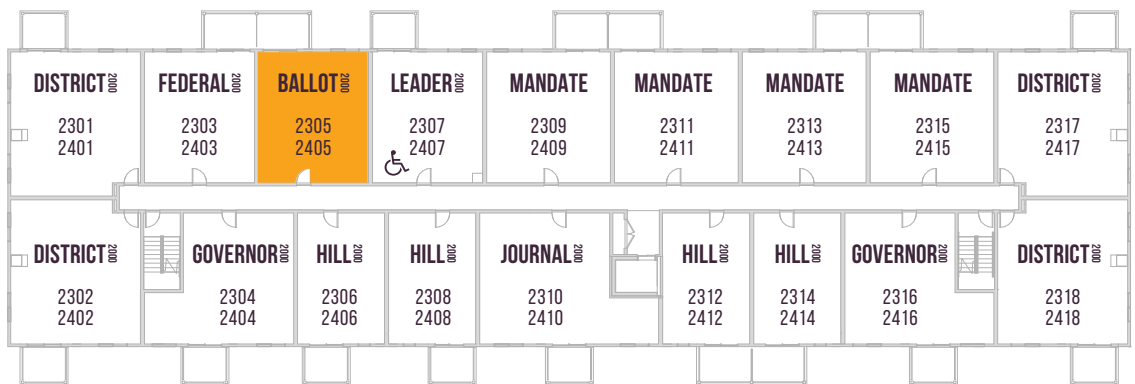

PARLIAMENT
PLUS

PARLIAMENT 2000

1ST FLOOR

2ND FLOOR

3RD/4TH FLOOR

WHEELCHAIR FRIENDLY SUITES 2107, 2207, 2307 & 2407

Floor plans are available to specific locations and may be mirror image.
Floor plans subject to change. All dimensions are approximate only.