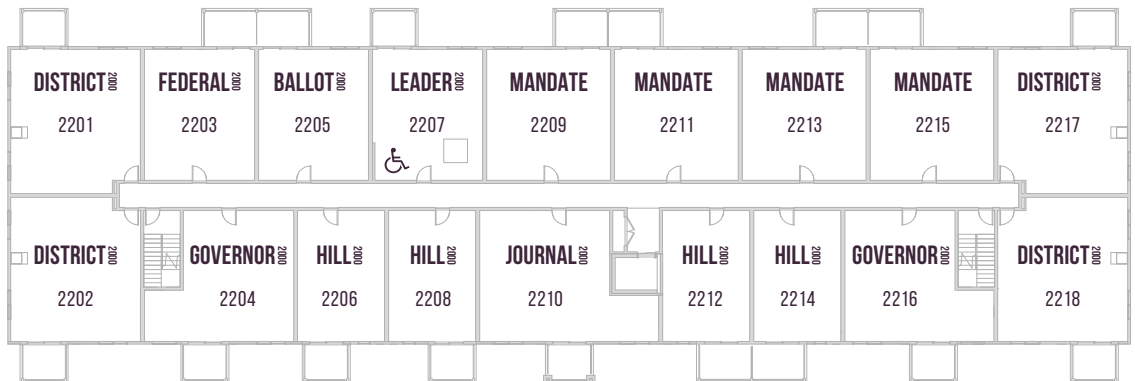

PARLIAMENT
PLUS

PARLIAMENT 2000

1ST FLOOR

2ND FLOOR

3RD/4TH FLOOR

WHEELCHAIR FRIENDLY SUITES 2107, 2207, 2307 & 2407

Floor plans are available to specific locations and may be mirror image.
Floor plans subject to change. All dimensions are approximate only.