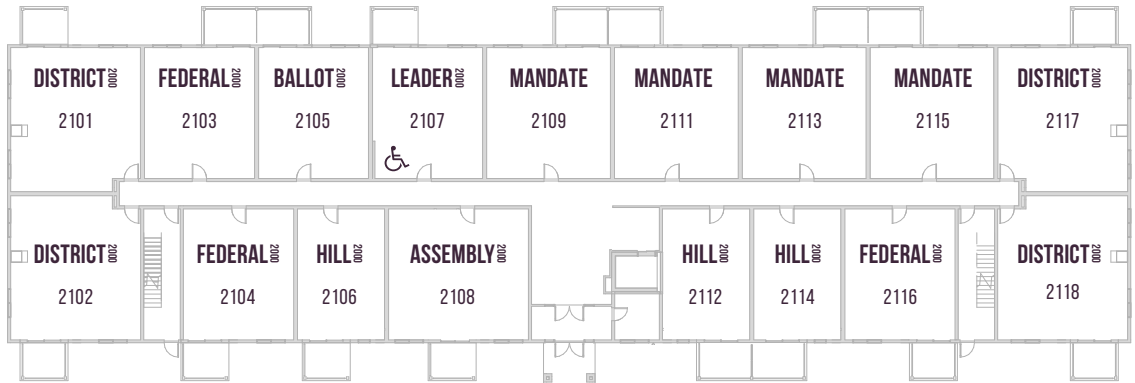

PARLIAMENT
PLUS

PARLIAMENT 2000

1ST FLOOR

2ND FLOOR

3RD/4TH FLOOR

WHEELCHAIR FRIENDLY SUITES 2107, 2207, 2307 & 2407

Floor plans are available to specific locations and may be mirror image.
Floor plans subject to change. All dimensions are approximate only.