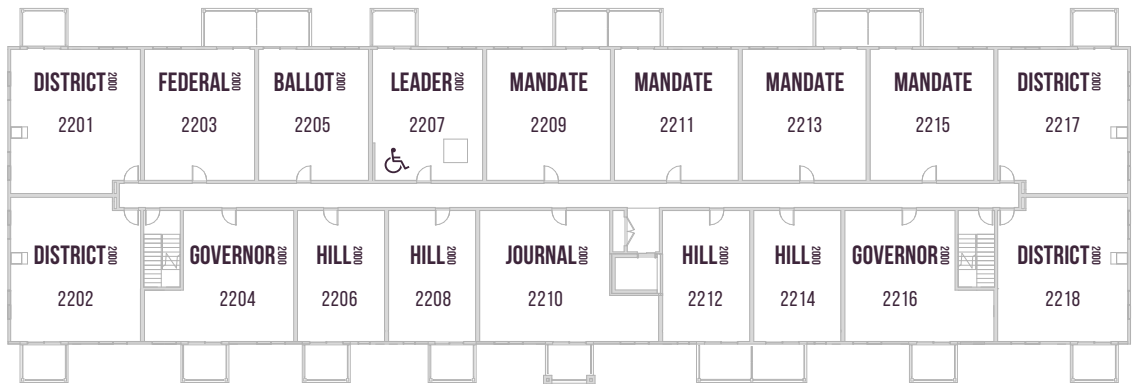

PARLIAMENT
PLUS

PARLIAMENT 2000

1ST FLOOR

2ND FLOOR

3RD/4TH FLOOR

WHEELCHAIR FRIENDLY SUITES 2107, 2207, 2307 & 2407

Floor plans are available to specific locations and may be mirror image.
Floor plans subject to change. All dimensions are approximate only.