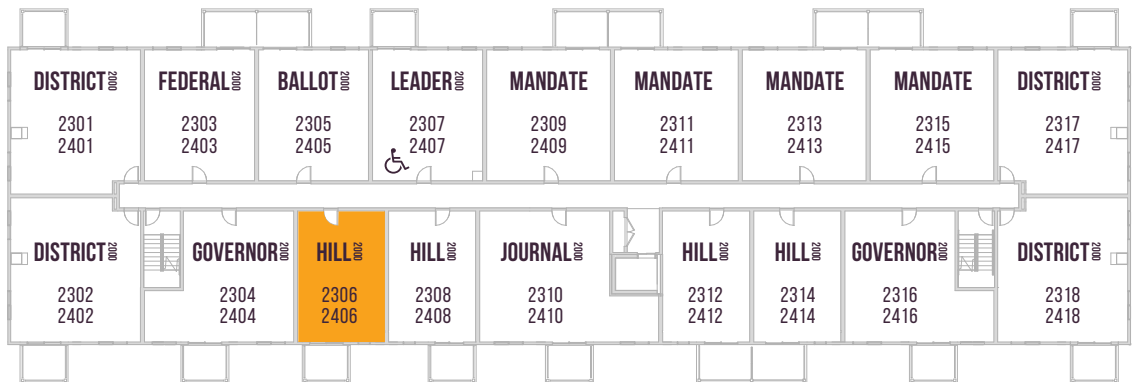

PARLIAMENT
PLUS

PARLIAMENT 2000

1ST FLOOR

2ND FLOOR

3RD/4TH FLOOR

WHEELCHAIR FRIENDLY SUITES 2107, 2207, 2307 & 2407

Floor plans are available to specific locations and may be mirror image.
Floor plans subject to change. All dimensions are approximate only.