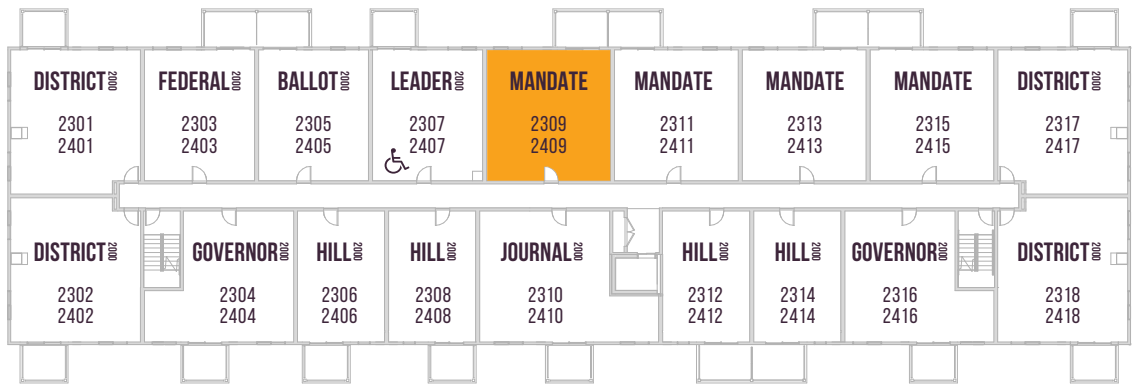

PARLIAMENT
PLUS

PARLIAMENT 2000

1ST FLOOR

2ND FLOOR

3RD/4TH FLOOR

WHEELCHAIR FRIENDLY SUITES 2107, 2207, 2307 & 2407

Floor plans are available to specific locations and may be mirror image.
Floor plans subject to change. All dimensions are approximate only.