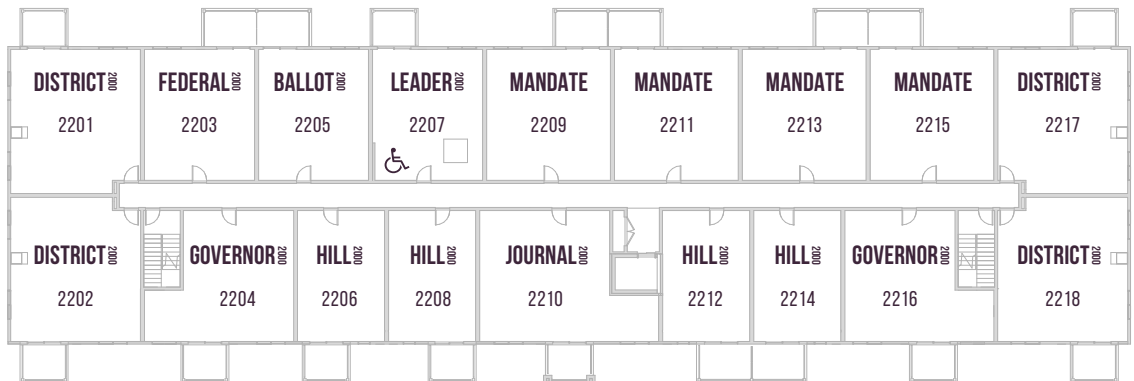

PARLIAMENT  
PLUS

PARLIAMENT 2000

1ST FLOOR

2ND FLOOR

3RD/4TH FLOOR

WHEELCHAIR FRIENDLY SUITES 2107, 2207, 2307 & 2407

Floor plans are available to specific locations and may be mirror image.  
Floor plans subject to change. All dimensions are approximate only.