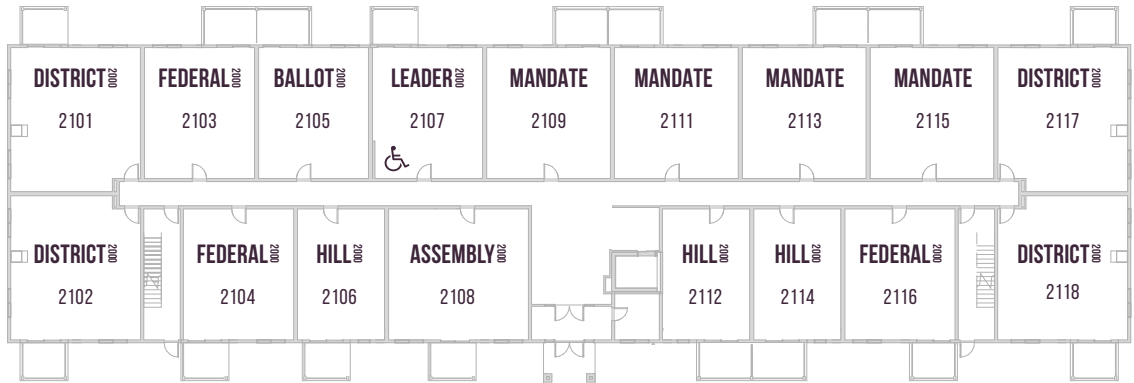

PARLIAMENT  
PLUS

PARLIAMENT 2000

1ST FLOOR

2ND FLOOR

3RD/4TH FLOOR

WHEELCHAIR FRIENDLY SUITES 2107, 2207, 2307 & 2407

Floor plans are available to specific locations and may be mirror image.  
Floor plans subject to change. All dimensions are approximate only.