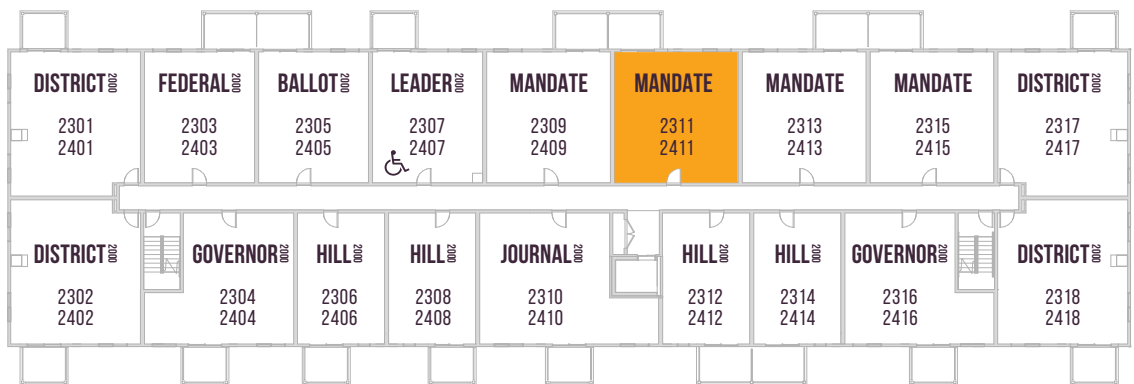

PARLIAMENT  
PLUS

PARLIAMENT 2000

1ST FLOOR

2ND FLOOR

3RD/4TH FLOOR

WHEELCHAIR FRIENDLY SUITES 2107, 2207, 2307 & 2407

Floor plans are available to specific locations and may be mirror image.  
Floor plans subject to change. All dimensions are approximate only.