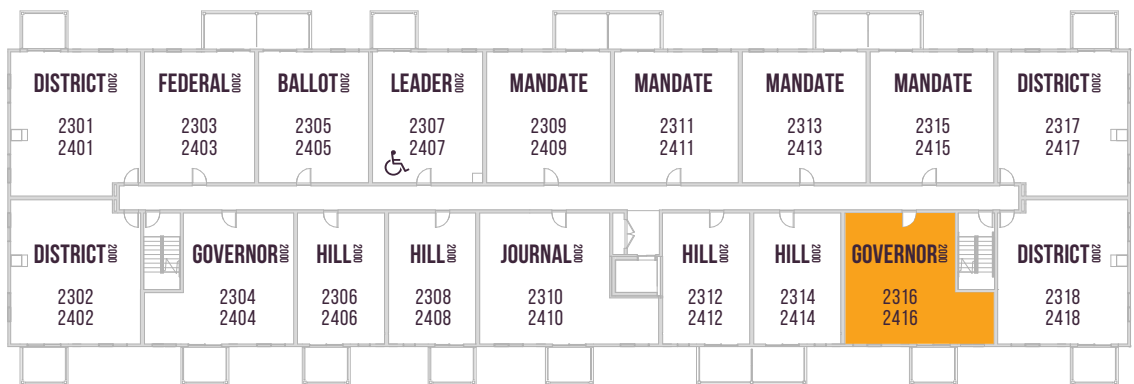

PARLIAMENT  
PLUS

PARLIAMENT 2000

1ST FLOOR

2ND FLOOR

3RD/4TH FLOOR

♿ WHEELCHAIR FRIENDLY SUITES 2107, 2207, 2307 & 2407

Floor plans are available to specific locations and may be mirror image.  
Floor plans subject to change. All dimensions are approximate only.