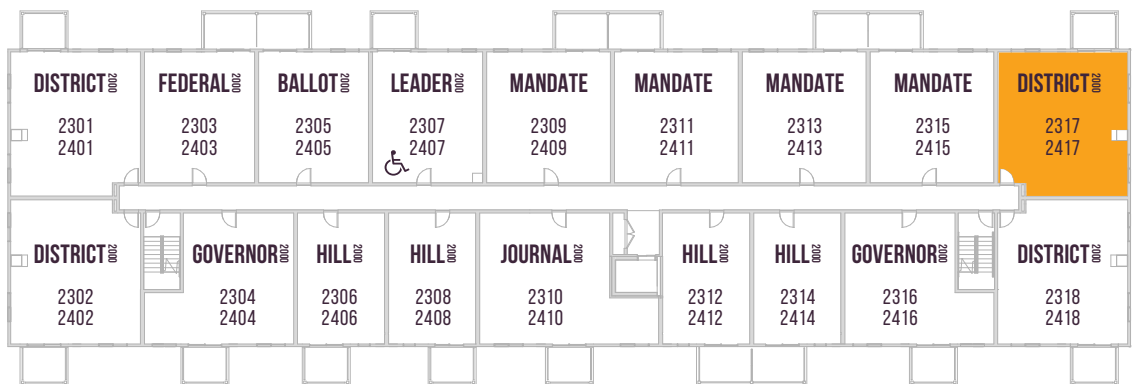

PARLIAMENT  
PLUS

PARLIAMENT 2000

1ST FLOOR

2ND FLOOR

3RD/4TH FLOOR

WHEELCHAIR FRIENDLY SUITES 2107, 2207, 2307 & 2407

Floor plans are available to specific locations and may be mirror image.  
Floor plans subject to change. All dimensions are approximate only.